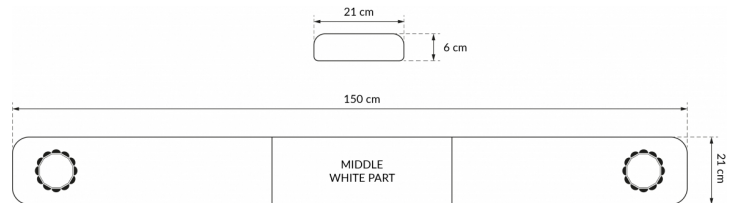

# LED LIGHTBARS

SOLID-150-CLOR

SOLID LED lightbar | 150 cm | amber | 12/24V

EAN: 5414184007246

## Specifications

Characteristics	Without control box, no roof connector
Color	Amber
Colour of lens	Clear
Connection	Open cable ends
Dimensions	1500 mm x 210 mm x 60 mm (without mounting brackets)
ECE R65 Class 1	Yes
EMC	EMC R10
EMC R10	Yes
Length mm	1500
Length of cable (m)	4,50 m

Length range	LARGE (131 - 150 cm)
Light source	LED
Mounting	Fixed
Operating voltage	12V - 24V
Packing	Brown box with label
Series	Solid
Supplied with	Cable, universal mounting brackets
To be ordered by	1
Waterproof	Yes