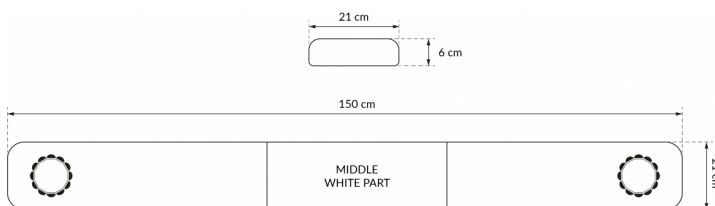

LED LIGHTBARS

SOLID-150-CLOR

SOLID LED lightbar | 150 cm | amber | 12/24V

EAN: 5414184007246

Specifications

Characteristics	Without control box, no roof connector
Color	Amber
Colour of lens	Clear
Connection	Open cable ends
Dimensions	1500 mm x 210 mm x 60 mm (without mounting brackets)
ECE R65 Class 1	Yes
EMC	EMC R10
EMC R10	Yes
Length	LARGE (131 - 150 cm)
Length mm	1500

Length of cable (m)	4,50 m
Light source	LED
Mounting	Fixed
Operating voltage	12V - 24V
Packing	Brown box with label
Series	Solid
Supplied with	Cable, universal mounting brackets
To be ordered by	1
Waterproof	Yes