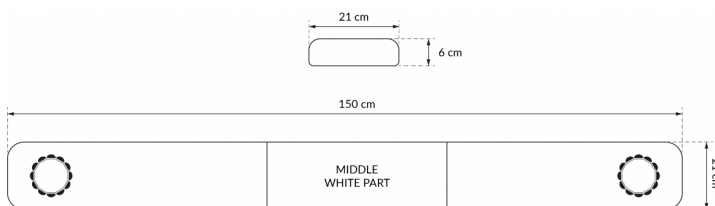

# LED LIGHTBARS

SOLID-150-CLOR

SOLID LED lightbar | 150 cm | amber | 12/24V

EAN: 5414184007246

## Specifications

Characteristics	Without control box, no roof connector
Color	Amber
Colour of lens	Clear
Connection	Open cable ends
Dimensions	1500 mm x 210 mm x 60 mm (without mounting brackets)
ECE R65 Class 1	Yes
EMC	EMC R10
EMC R10	Yes
Length	LARGE (131 - 150 cm)
Length mm	1500

Length of cable (m)	4,50 m
Light source	LED
Mounting	Fixed
Operating voltage	12V - 24V
Packing	Brown box with label
Series	Solid
Supplied with	Cable, universal mounting brackets
To be ordered by	1
Waterproof	Yes