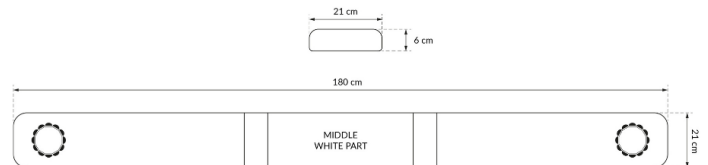

LED LIGHTBARS

SOLID-180-CLOR

SOLID LED lightbar | 180 cm | amber | 12/24V

EAN: 5414184007253

Specifications

Characteristics	Without control box, no roof connector
Color	Amber
Colour of lens	Clear
Connection	Open cable ends
Dimensions	1800 mm x 210 mm x 90 mm (without mounting brackets)
ECE R65 Class 1	Yes
EMC	EMC R10
EMC R10	Yes
Length mm	1800
Length of cable (m)	4,50 m

Length range	X-LARGE (151 - 200 cm)
Light source	LED
Mounting	Fixed
Operating voltage	12V - 24V
Packing	Brown box with label
Series	Solid
Supplied with	Cable, universal mounting brackets
To be ordered by	1
Waterproof	Yes