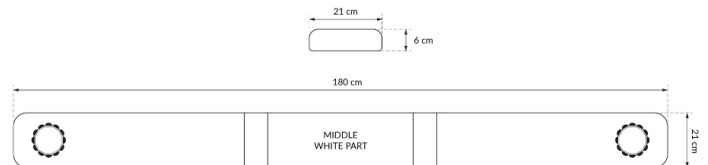

LED LIGHTBARS

SOLID-180-CLOR

SOLID LED lightbar | 180 cm | amber | 12/24V

EAN: 5414184007253

Specifications

Characteristics	Without control box, no roof connector	Length of cable (m)	4,50 m
Color	Amber	Light source	LED
Colour of lens	Clear	Mounting	Fixed
Connection	Open cable ends	Operating voltage	12V - 24V
Dimensions	1800 mm x 210 mm x 90 mm (without mounting brackets)	Packing	Brown box with label
ECE R65 Class 1	Yes	Series	Solid
EMC	EMC R10	Supplied with	Cable, universal mounting brackets
EMC R10	Yes	To be ordered by	1
Length	X-LARGE (151 - 200 cm)	Waterproof	Yes
Length mm	1800		