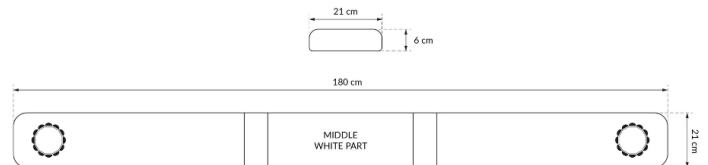

LED LIGHTBARS

SOLID-180-CLOR

SOLID LED lightbar | 180 cm | amber | 12/24V

EAN: 5414184007253

Specifications

Characteristics	Without control box, no roof connector
Color	Amber
Colour of lens	Clear
Connection	Open cable ends
Dimensions	1800 mm x 210 mm x 90 mm (without mounting brackets)
ECE R65 Class 1	Yes
EMC	EMC R10
EMC R10	Yes
Length	X-LARGE (151 - 200 cm)
Length mm	1800

Length of cable (m)	4,50 m
Light source	LED
Mounting	Fixed
Operating voltage	12V - 24V
Packing	Brown box with label
Series	Solid
Supplied with	Cable, universal mounting brackets
To be ordered by	1
Waterproof	Yes