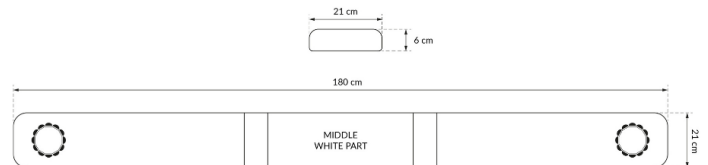

LED LIGHTBARS

SOLID-180-OR

SOLID LED lightbar | 180 cm | amber | 12/24V

EAN: 5414184007260

Specifications

Characteristics	Without control box, no roof connector	Length of cable (m)	4,50 m
Color	Amber	Light source	LED
Colour of lens	Amber	Mounting	Fixed
Connection	Open cable ends	Operating voltage	12V - 24V
ECE R65 Class 1	Yes	Packing	Brown box with label
EMC	EMC R10	Series	Solid
EMC R10	Yes	Supplied with	Cable, universal mounting brackets
Length	X-LARGE (151 - 200 cm)	To be ordered by	1
Length mm	1800	Waterproof	Yes