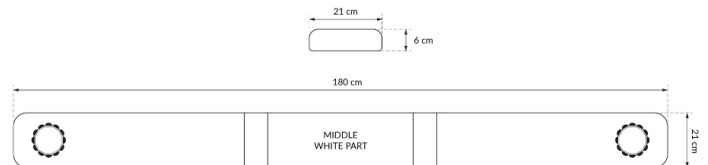

# LED LIGHTBARS

SOLID-180-OR

SOLID LED lightbar | 180 cm | amber | 12/24V

EAN: 5414184007260

## Specifications

Characteristics	Without control box, no roof connector	Length of cable (m)	4,50 m
Color	Amber	Light source	LED
Colour of lens	Amber	Mounting	Fixed
Connection	Open cable ends	Operating voltage	12V - 24V
ECE R65 Class 1	Yes	Packing	Brown box with label
EMC	EMC R10	Series	Solid
EMC R10	Yes	Supplied with	Cable, universal mounting brackets
Length	X-LARGE (151 - 200 cm)	To be ordered by	1
Length mm	1800	Waterproof	Yes