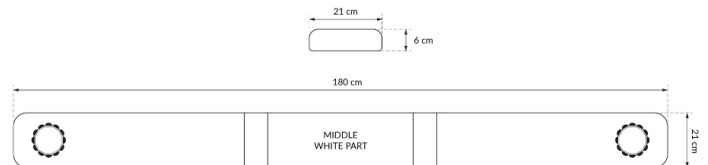

LED LIGHTBARS

SOLID-180-OR

SOLID LED lightbar | 180 cm | amber | 12/24V

EAN: 5414184007260

Specifications

Characteristics	Without control box, no roof connector	Length range	X-LARGE (151 - 200 cm)
Color	Amber	Light source	LED
Colour of lens	Amber	Mounting	Fixed
Connection	Open cable ends	Operating voltage	12V - 24V
ECE R65 Class 1	Yes	Packing	Brown box with label
EMC	EMC R10	Series	Solid
EMC R10	Yes	Supplied with	Cable, universal mounting brackets
Length mm	1800	To be ordered by	1
Length of cable (m)	4,50 m	Waterproof	Yes