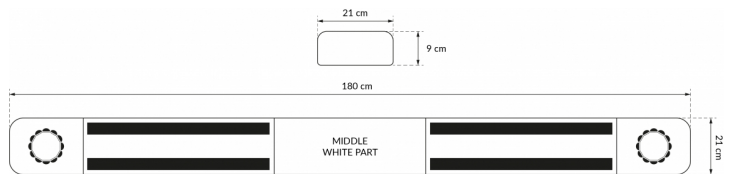

# LED LIGHTBARS

SOLID-180-OR-  
4XLEDB

SOLID LED lightbar | 180 cm | amber | 12/24V

EAN: 5414184009349

## Specifications

Characteristics	LED Light bar with 4 high-power LED bars (2 facing front, 2 facing back)	Length range	X-LARGE (151 - 200 cm)
Color	Amber	Light source	LED
Colour of lens	Amber	Mounting	Fixed
Connection	Open cable ends	Operating voltage	12V - 24V
Dimensions	1800 mm x 210 mm x 90 mm (without mounting brackets)	Packing	Brown box with label
ECE R65 Class 1	Yes	Series	Solid
EMC	EMC R10	Supplied with	Cable, universal mounting brackets, control box
EMC R10	Yes	To be ordered by	1
Length mm	1800	Waterproof	Yes
Length of cable (m)	4,50 m		