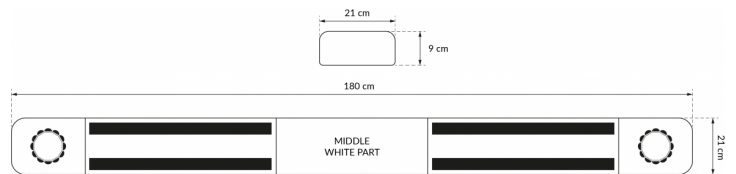

LED LIGHTBARS

SOLID-180-OR-
4XLEDB

SOLID LED lightbar | 180 cm | amber | 12/24V

EAN: 5414184009349

Specifications

Characteristics	LED Light bar with 4 high-power LED bars (2 facing front, 2 facing back)	Length of cable (m)	4,50 m
Color	Amber	Light source	LED
Colour of lens	Amber	Mounting	Fixed
Connection	Open cable ends	Operating voltage	12V - 24V
Dimensions	1800 mm x 210 mm x 90 mm (without mounting brackets)	Packing	Brown box with label
ECE R65 Class 1	Yes	Series	Solid
EMC	EMC R10	Supplied with	Cable, universal mounting brackets, control box
EMC R10	Yes	To be ordered by	1
Length	X-LARGE (151 - 200 cm)	Waterproof	Yes
Length mm	1800		