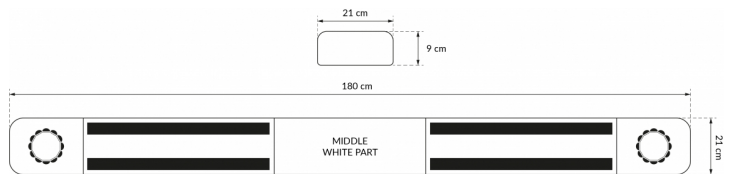

LED LIGHTBARS

SOLID-180-OR-
4XLEDB

SOLID LED lightbar | 180 cm | amber | 12/24V

EAN: 5414184009349

Specifications

Characteristics	LED Light bar with 4 high-power LED bars (2 facing front, 2 facing back)	Length of cable (m)	4,50 m
Color	Amber	Light source	LED
Colour of lens	Amber	Mounting	Fixed
Connection	Open cable ends	Operating voltage	12V - 24V
Dimensions	1800 mm x 210 mm x 90 mm (without mounting brackets)	Packing	Brown box with label
ECE R65 Class 1	Yes	Series	Solid
EMC	EMC R10	Supplied with	Cable, universal mounting brackets, control box
EMC R10	Yes	To be ordered by	1
Length	X-LARGE (151 - 200 cm)	Waterproof	Yes
Length mm	1800		