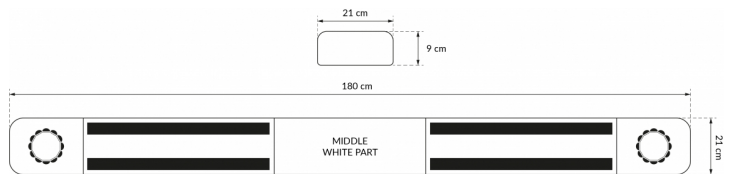

# LED LIGHTBARS

SOLID-180-  
CLOR-4XLEDB

SOLID LED lightbar | 180 cm | amber | 12/24V

EAN: 5414184007277

## Specifications

|                 |  |                     |   |
|-----------------|--|---------------------|---|
| Characteristics | LED Light bar with 4 high-power LED bars (2 facing front, 2 facing back) | Length mm           | 1800  |
| Color           | Amber  | Length of cable (m) | 4,50 m  |
| Colour of lens  | Clear  | Light source        | LED   |
| Connection      | Open cable ends  | Mounting            | Fixed   |
| Dimensions      | 1800 mm x 210 mm x 90 mm (without mounting brackets)                     | Operating voltage   | 12V - 24V                                       |
| ECE R65 Class 1 | Yes  | Packing             | Brown box with label                            |
| EMC             | EMC R10  | Series              | Solid   |
| EMC R10         | Yes  | Supplied with       | Cable, universal mounting brackets, control box |
| Good to know    | White backlit middlesection  | To be ordered by    | 1   |
| Length          | X-LARGE (151 - 200 cm)   | Waterproof          | Yes   |