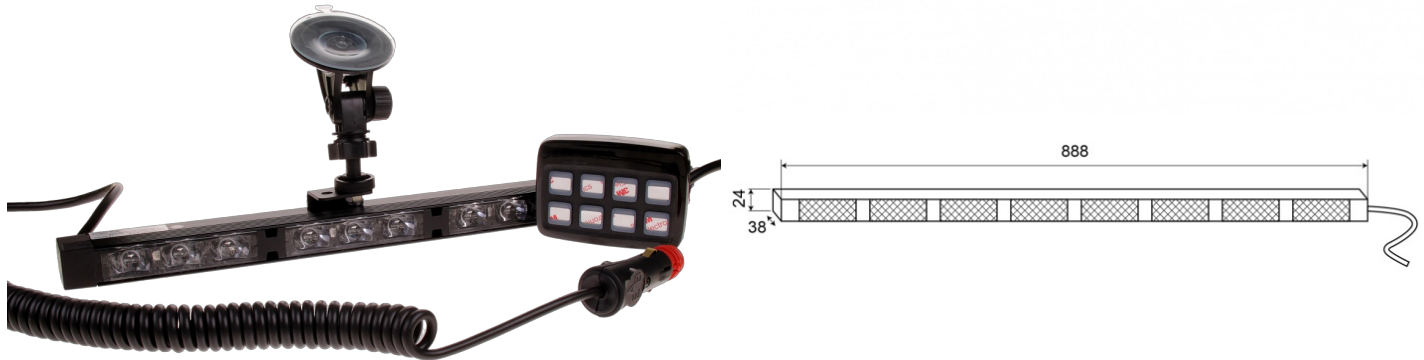

LED TRAFFIC ADVISORS

TRAFLED8-O-
RMV

LED traffic advisor | 8 modules | suction cups |12-24V |
amber

EAN: 5414184009158

Specifications

Color	Amber	Mounting	Suction cups
Colour of lens	Clear	Number of LEDs	8x3
Connection	Cigar-lighter plug	Number of flash patterns	20 warning +11 arrow
Dimensions	888 x 38 x 24 mm	Number of modules	8
EMC	EMC R10	Operating voltage	12V - 24V
EMC R10	Yes	Operation temperature	-30°C / +65°C
IP-degree	IP67	Supplied with	Mounted bracket with suction cups - control unit with holder - spiral cord for power via cigar plug
Length of cable (m)	15 m	To be ordered by	1
Light source	LED	Watt	24,40 Watt