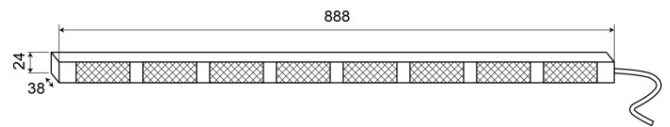

# LED TRAFFIC ADVISORS

TRAFLED8-O-  
RMV

LED traffic advisor | 8 modules | suction cups |12-24V |  
amber

EAN: 5414184009158

## Specifications

Color	Amber
Colour of lens	Clear
Connection	Cigar-lighter plug
Dimensions	888 mm x 38 mm x 24 mm
EMC	EMC R10
EMC R10	Yes
IP-degree	IP67
Length of cable (m)	15 m
Light source	LED

Mounting	Suction cups
Number of LEDs	8x3
Number of flash patterns	20 warning +11 arrow
Number of modules	8
Operating voltage	12V - 24V
Operation temperature	-30°C / +65°C
Supplied with	Mounted bracket with suction cups - control unit with holder - spiral cord for power via cigar plug
To be ordered by	1
Watt	24,40 Watt