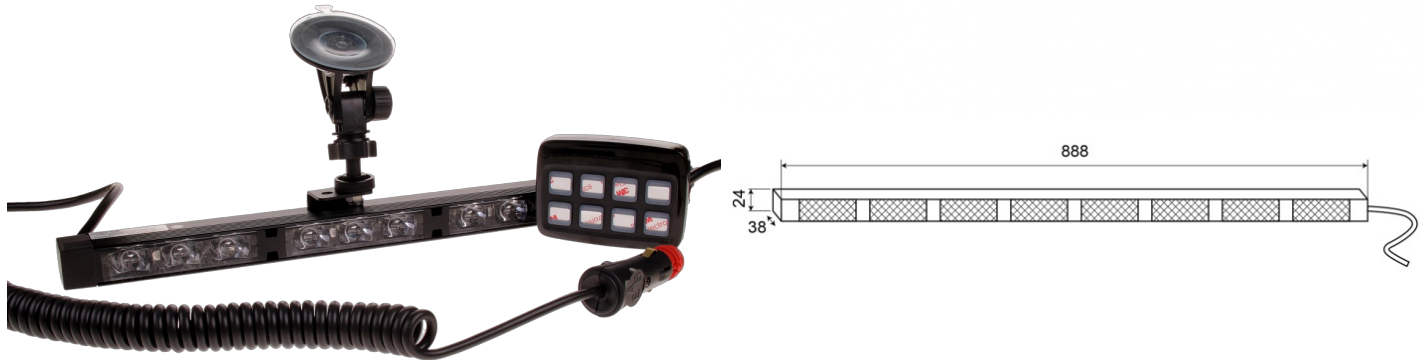

LED TRAFFIC ADVISORS

TRAFLED8-O-
RMV

LED traffic advisor | 8 modules | suction cups | 12-24V |
amber

EAN: 5414184009158

Specifications

Color	Amber	Mounting	Suction cups
Colour of lens	Clear	Number of LEDs	8x3
Connection	Cigar-lighter plug	Number of flash patterns	20 warning +11 arrow
Dimensions	888 x 38 x 24 mm	Number of modules	8
EMC	EMC R10	Operating voltage	12V - 24V
EMC R10	Yes	Operation temperature	-30°C / +65°C
IP-degree	IP67	Supplied with	Mounted bracket with suction cups - control unit with holder - spiral cord for power via cigar plug
Length of cable (m)	15 m	To be ordered by	1
Light source	LED	Watt	24,40 Watt