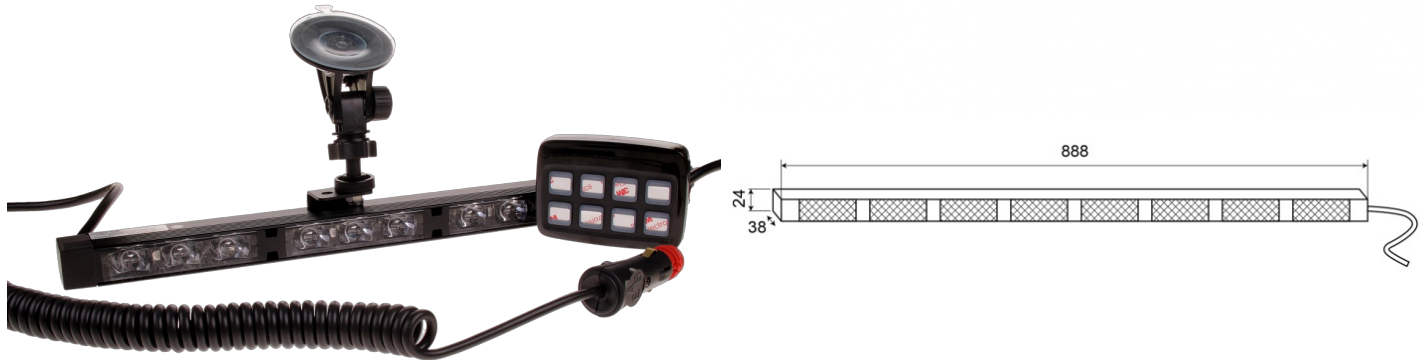

# LED TRAFFIC ADVISORS

TRAFLED8-O-  
RMV

LED traffic advisor | 8 modules | suction cups | 12-24V |  
amber

EAN: 5414184009158

## Specifications

Color	Amber	Mounting	Suction cups
Colour of lens	Clear	Number of LEDs	8x3
Connection	Cigar-lighter plug	Number of flash patterns	20 warning +11 arrow
Dimensions	888 x 38 x 24 mm	Number of modules	8
EMC	EMC R10	Operating voltage	12V - 24V
EMC R10	Yes	Operation temperature	-30°C / +65°C
IP-degree	IP67	Supplied with	Mounted bracket with suction cups - control unit with holder - spiral cord for power via cigar plug
Length of cable (m)	15 m	To be ordered by	1
Light source	LED	Watt	24,40 Watt