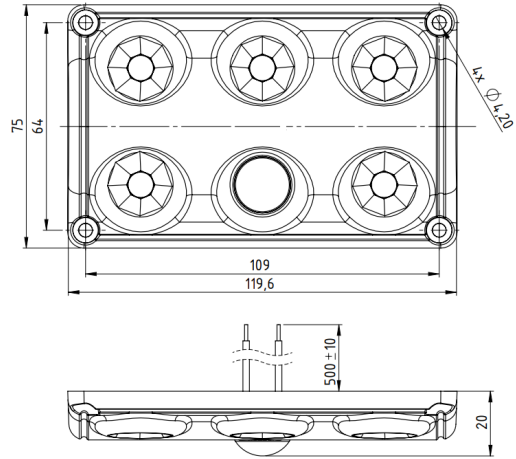

# INTERIOR LIGHTS

C2-82-DV-SENS

Interior light | LED | strip | white | sensor

EAN: 5414184007536

## Specifications

Color	White	Mounting	Surface mount
Connection	Open cable ends	Number of LEDs	5
Dimensions	119,6 mm x 75 mm x 20 mm	Operating voltage	12V - 24V
IP-degree	IP65	Switch	Motion sensor
Kelvin value	5000K	To be ordered by	1
Length of cable (m)	0,50 m	Type	Rectangular
Light source	LED	Watt	10 Watt
Lumen	900	Weight (kg)	0,120 Kg