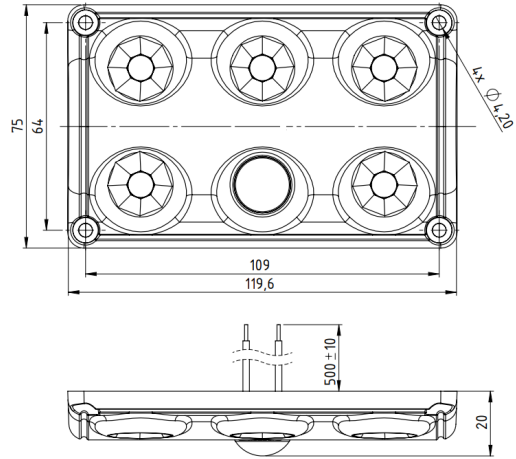

INTERIOR LIGHTS

C2-82-DV-SENS

Interior light | LED | strip | white | sensor

EAN: 5414184007536

Specifications

Color	White	Mounting	Surface mount
Connection	Open cable ends	Number of LEDs	5
Dimensions	119,6 mm x 75 mm x 20 mm	Operating voltage	12V - 24V
IP-degree	IP65	Switch	Motion sensor
Kelvin value	5000K	To be ordered by	1
Length of cable (m)	0,50 m	Type	Rectangular
Light source	LED	Watt	10 Watt
Lumen	900	Weight (kg)	0,120 Kg