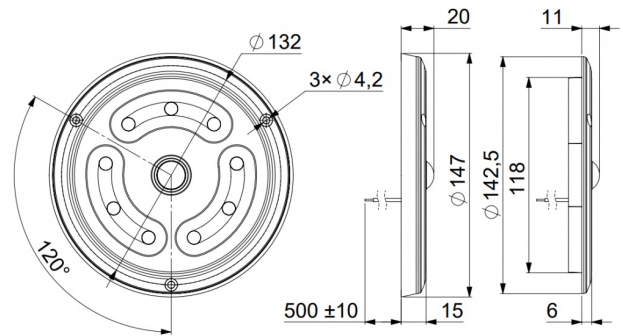

INTERIOR LIGHTS

C2-83-DV-SENS

Interior light | LED | round | white | sensor

EAN: 5414184007543

Specifications

Color	White	Lumen	1650
Connection	Open cable ends	Mounting	Surface mount and recess mount
Diameter mm	147 mm	Number of LEDs	9
Dimensions	147 mm x 11 (20) mm	Operating voltage	12V - 24V
Good to know	Housing in aluminium	Switch	Motion sensor
IP-degree	IP65	To be ordered by	1
Kelvin value	5000K	Type	Round
Length of cable (m)	0,50 m	Watt	12 Watt
Light source	LED	Weight (kg)	0,280 Kg