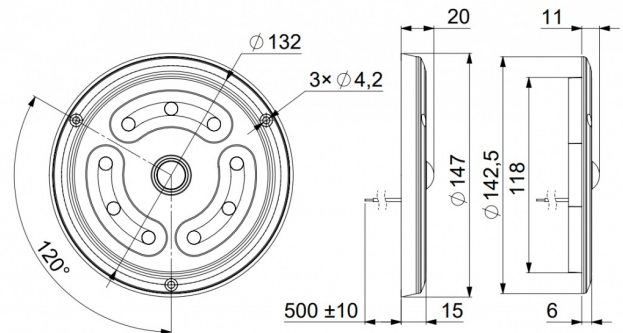

## Specifications

Color	White	Lumen	1650
Connection	Open cable ends	Mounting	Surface mount and recess mount
Diameter mm	147 mm	Number of LEDs	9
Dimensions	147 mm x 11 (20) mm	Operating voltage	12V - 24V
Good to know	Housing in aluminium	Switch	Motion sensor
IP-degree	IP65	To be ordered by	1
Kelvin value	5000K	Type	Round
Length of cable (m)	0,50 m	Watt	12 Watt
Light source	LED	Weight (kg)	0,280 Kg