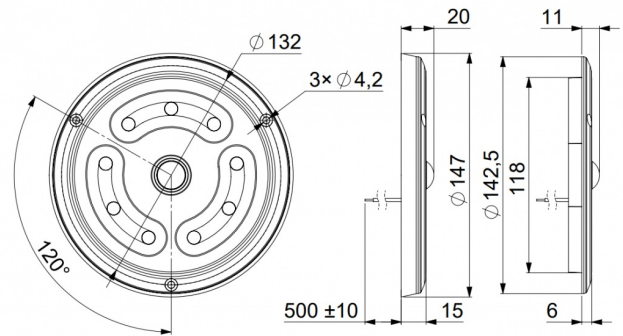

INTERIOR LIGHTS

C2-83-DV-SENS

Interior light | LED | round | white | sensor

EAN: 5414184007543

Specifications

Color	White
Connection	Open cable ends
Diameter mm	147 mm
Dimensions	147 mm x 11 (20) mm
Good to know	Housing in aluminium
IP-degree	IP65
Kelvin value	5000K
Length of cable (m)	0,50 m
Light source	LED

Lumen	1650
Mounting	Surface mount and recess mount
Number of LEDs	9
Operating voltage	12V - 24V
Switch	Motion sensor
To be ordered by	1
Type	Round
Watt	12 Watt
Weight (kg)	0,280 Kg