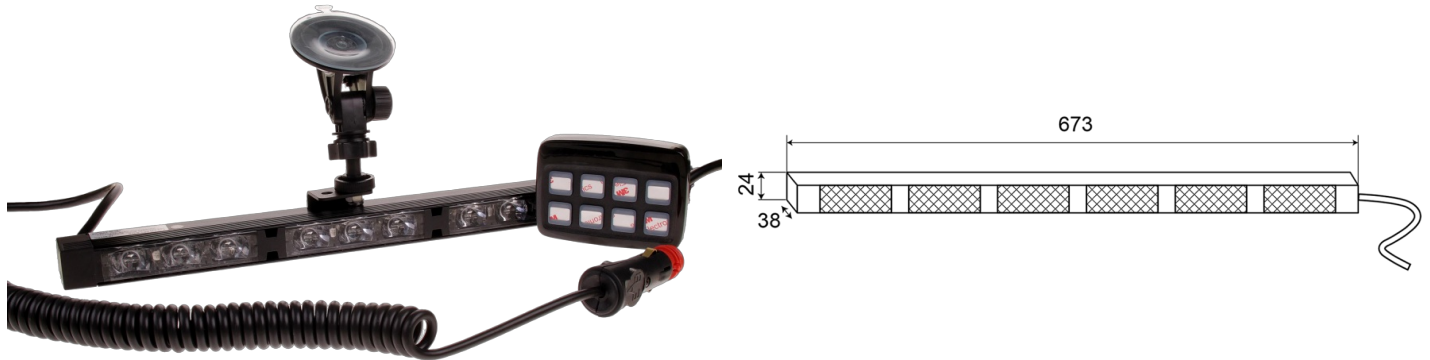

LED TRAFFIC ADVISORS

TRAFLED6-O-
RMV

LED traffic advisor | 6 modules | suction cups |12-24V |
amber

EAN: 5414184007499

Specifications

Color	Amber	Mounting	Suction cups
Colour of lens	Clear	Number of LEDs	6x3
Connection	Cigar-lighter plug	Number of flash patterns	20 warning +11 arrow
Dimensions	673 x 38 x 24 mm	Number of modules	6
EMC	EMC R10	Operating voltage	12V - 24V
EMC R10	Yes	Operation temperature	-30°C / +65°C
IP-degree	IP67	Supplied with	Mounted bracket with suction cups - control unit with holder - spiral cord for power via cigar plug
Length of cable (m)	4,50 m	To be ordered by	1
Light source	LED	Watt	18,60 Watt