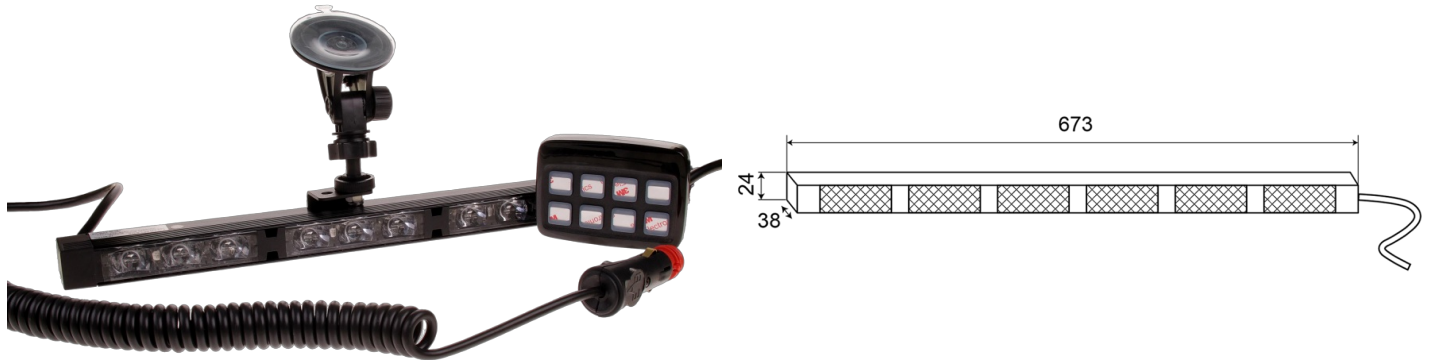

# LED TRAFFIC ADVISORS

TRAFLED6-O-  
RMV

LED traffic advisor | 6 modules | suction cups |12-24V |  
amber

EAN: 5414184007499

## Specifications

Color	Amber	Mounting	Suction cups
Colour of lens	Clear	Number of LEDs	6x3
Connection	Cigar-lighter plug	Number of flash patterns	20 warning +11 arrow
Dimensions	673 x 38 x 24 mm	Number of modules	6
EMC	EMC R10	Operating voltage	12V - 24V
EMC R10	Yes	Operation temperature	-30°C / +65°C
IP-degree	IP67	Supplied with	Mounted bracket with suction cups - control unit with holder - spiral cord for power via cigar plug
Length of cable (m)	4,50 m	To be ordered by	1
Light source	LED	Watt	18,60 Watt