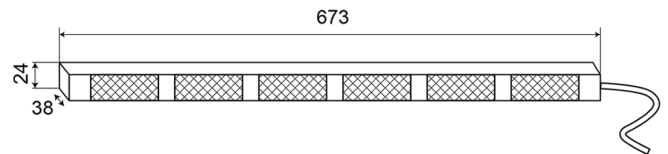

LED TRAFFIC ADVISORS

TRAFLED6-O-
RMV

LED traffic advisor | 6 modules | suction cups |12-24V |
amber

EAN: 5414184007499

Specifications

| | |
|---------------------|------------------------|
| Color | Amber |
| Colour of lens | Clear |
| Connection | Cigar-lighter plug |
| Dimensions | 673 mm x 38 mm x 24 mm |
| EMC | EMC R10 |
| EMC R10 | Yes |
| IP-degree | IP67 |
| Length of cable (m) | 4,50 m |
| Light source | LED |

| | |
|--------------------------|--|
| Mounting | Suction cups |
| Number of LEDs | 6x3 |
| Number of flash patterns | 20 warning +11 arrow |
| Number of modules | 6 |
| Operating voltage | 12V - 24V |
| Operation temperature | -30°C / +65°C |
| Supplied with | Mounted bracket with suction cups - control unit with holder - spiral cord for power via cigar plug |
| To be ordered by | 1 |
| Watt | 18,60 Watt |