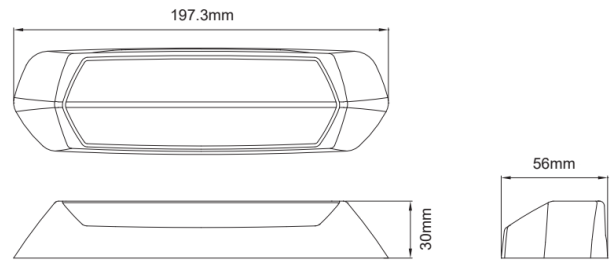

# WORK LIGHTS

SCENEMAX-  
OR/CR

Scene-light | LED flasher | 2 in 1 | 1700 Lumen |  
amber/white

EAN: 5414184008601

## Specifications

Color	Amber/white	Mounting	Surface mount
Color body	Black	Number of LEDs	12
Colour of LEDs	White & amber	Number of flash patterns	29
Colour of lens	Clear	Operating voltage	12V - 24V
Connection	Open cable ends	Operation temperature	-40°C / +65°C
Dimensions	197 x 30 x 56 mm	Packing	White box with label
ECE R65 Class 2	Yes	Shape	Rectangular/long/elongated
EMC R10	Yes	Supplied with	Mounting screws
Good to know	2-in-1 unit provides both powerful warning light and wide angle scene light for versatile application.	To be ordered by	1
IP-degree	IPX7	Type	Rectangular-angled
Length of cable (m)	0,20 m	Watt	15 Watt
Light source	LED	Weight (kg)	0,330 Kg
Lumen	1700		
Lumen range	Medium (800 - 2000 Lumen)		