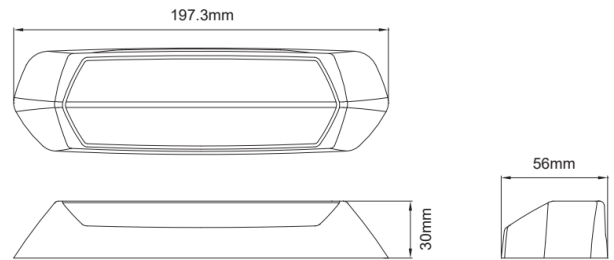

WORK LIGHTS

SCENEMAX-
OR/CR

Scene-light | LED flasher | 2 in 1 | 1700 Lumen |
amber/white

EAN: 5414184008601

Specifications

Color	Amber/white	Mounting	Surface mount
Color body	Black	Number of LEDs	12
Colour of LEDs	White & amber	Number of flash patterns	29
Colour of lens	Clear	Operating voltage	12V - 24V
Connection	Open cable ends	Operation temperature	-40°C / +65°C
Dimensions	197 x 30 x 56 mm	Packing	White box with label
ECE R65 Class 2	Yes	Shape	Rectangular/long/elongated
EMC R10	Yes	Supplied with	Mounting screws
Good to know	2-in-1 unit provides both powerful warning light and wide angle scene light for versatile application.	To be ordered by	1
IP-degree	IPX7	Type	Rectangular-angled
Length of cable (m)	0,20 m	Watt	15 Watt
Light source	LED	Weight (kg)	0,330 Kg
Lumen	1700		
Lumen range	Medium (800 - 2000 Lumen)		