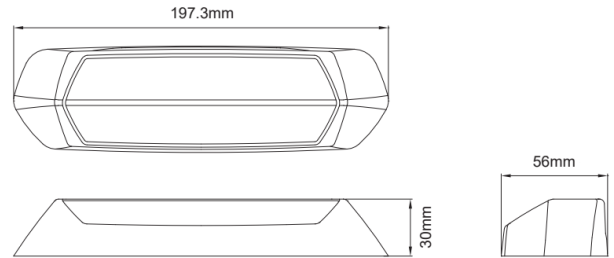

# WORK LIGHTS

SCENEMAX-  
OR/CR

Scene-light | LED flasher | 2 in 1 | 1700 Lumen |  
amber/white

EAN: 5414184008601

## Specifications

Color	Amber/white	Mounting	Surface mount
Color body	Black	Number of LEDs	12
Colour of LEDs	White & amber	Number of flash patterns	29
Colour of lens	Clear	Operating voltage	12V - 24V
Connection	Open cable ends	Operation temperature	-40°C / +65°C
Dimensions	197 x 30 x 56 mm	Packing	White box with label
ECE R65 Class 2	Yes	Shape	Rectangular/long/elongated
EMC R10	Yes	Supplied with	Mounting screws
Good to know	2-in-1 unit provides both powerful warning light and wide angle scene light for versatile application.	To be ordered by	1
IP-degree	IPX7	Type	Rectangular-angled
Length of cable (m)	0,20 m	Watt	15 Watt
Light source	LED	Weight (kg)	0,330 Kg
Lumen	1700		
Lumen range	Medium (800 - 2000 Lumen)		