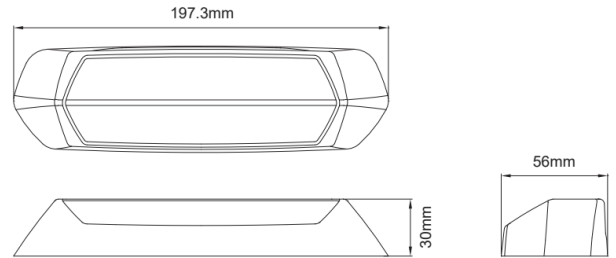

WORK LIGHTS

SCENEMAX-
OR/CR-RO

Scene-light | LED flasher | 2 in 1 | 1700 Lumen |
amber/white | red cover

EAN: 5414184008649

Specifications

Color	Amber/white	Lumen range	Medium (800 - 2000 Lumen)
Color body	Red	Mounting	Surface mount
Colour of LEDs	White & amber	Number of LEDs	12
Colour of lens	Clear	Operating voltage	12V - 24V
Connection	Open cable ends	Operation temperature	-40°C / +65°C
Dimensions	197 x 30 x 56 mm	Packing	White box with label
ECE R65 Class 2	Yes	Shape	Rectangular/long/elongated
EMC R10	Yes	Supplied with	Mounting screws
Good to know	2-in-1 unit provides both powerful warning light and wide angle scene light for versatile application.	To be ordered by	1
IP-degree	IPX7	Type	Rectangular-angled
Length of cable (m)	0,20 m	Watt	15 Watt
Light source	LED	Weight (kg)	0,330 Kg
Lumen	1700		