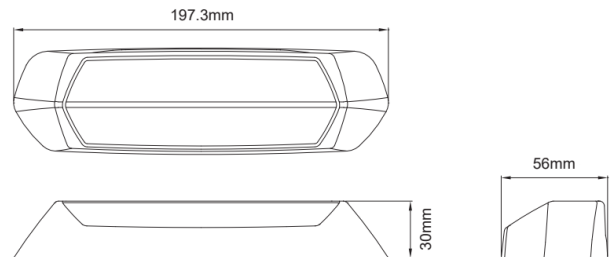

# WORK LIGHTS

SCENEMAX-  
OR/CR-RO

Scene-light | LED flasher | 2 in 1 | 1700 Lumen |  
amber/white | red cover

EAN: 5414184008649

## Specifications

Color	Amber/white	Lumen range	Medium (800 - 2000 Lumen)
Color body	Red	Mounting	Surface mount
Colour of LEDs	White & amber	Number of LEDs	12
Colour of lens	Clear	Operating voltage	12V - 24V
Connection	Open cable ends	Operation temperature	-40°C / +65°C
Dimensions	197 x 30 x 56 mm	Packing	White box with label
ECE R65 Class 2	Yes	Shape	Rectangular/long/elongated
EMC R10	Yes	Supplied with	Mounting screws
Good to know	2-in-1 unit provides both powerful warning light and wide angle scene light for versatile application.	To be ordered by	1
IP-degree	IPX7	Type	Rectangular-angled
Length of cable (m)	0,20 m	Watt	15 Watt
Light source	LED	Weight (kg)	0,330 Kg
Lumen	1700		