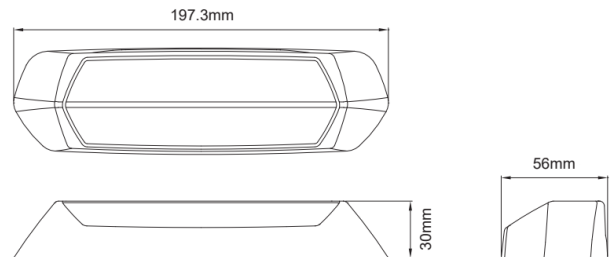

WORK LIGHTS

SCENEMAX-
OR/CR-RO

Scene-light | LED flasher | 2 in 1 | 1700 Lumen |
amber/white | red cover

EAN: 5414184008649

Specifications

Color	Amber/white	Lumen range	Medium (800 - 2000 Lumen)
Color body	Red	Mounting	Surface mount
Colour of LEDs	White & amber	Number of LEDs	12
Colour of lens	Clear	Operating voltage	12V - 24V
Connection	Open cable ends	Operation temperature	-40°C / +65°C
Dimensions	197 x 30 x 56 mm	Packing	White box with label
ECE R65 Class 2	Yes	Shape	Rectangular/long/elongated
EMC R10	Yes	Supplied with	Mounting screws
Good to know	2-in-1 unit provides both powerful warning light and wide angle scene light for versatile application.	To be ordered by	1
IP-degree	IPX7	Type	Rectangular-angled
Length of cable (m)	0,20 m	Watt	15 Watt
Light source	LED	Weight (kg)	0,330 Kg
Lumen	1700		