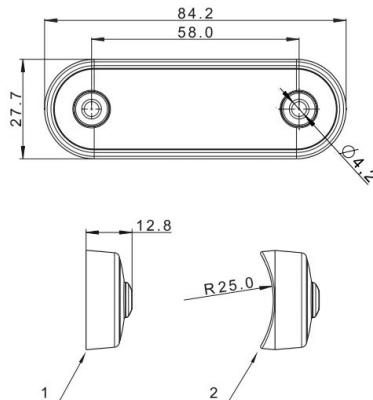

# MARKERLIGHTS

273-DV-CR-DARK

LED marker light | 4 LEDs | 12-24V | white | dark/smoked

EAN: 5414184008779

## Specifications

|                     |                         |                       |               |
|---------------------|-------------------------|-----------------------|---------------|
| Certification       | ECE R7                  | Mounting              | Surface mount |
| Color               | White                   | Mounting side         | Front         |
| Colour of lens      | Smoked                  | Number of LEDs        | 4             |
| Connection          | Open cable ends         | Operating voltage     | 12V - 24V     |
| Dimensions          | 84 x 28 x 12,8 mm       | Operation temperature | -40°C / +55°C |
| EMC                 | EMC R10                 | Packing               | POS packaging |
| Functions           | Front end-outline light | To be ordered by      | 1             |
| Length of cable (m) | 0,15 m                  | Waterproof            | Yes           |
| Light source        | LED                     | Weight (kg)           | 0,042 Kg      |