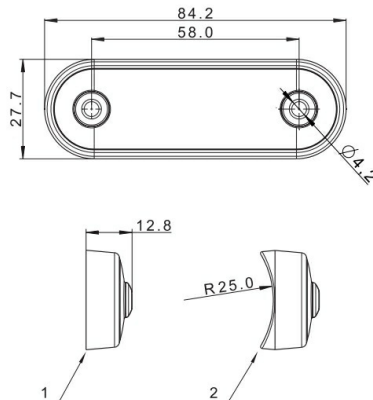

MARKERLIGHTS

273-DV-CR-DARK

LED marker light | 4 LEDs | 12-24V | white | dark/smoked

EAN: 5414184008779

Specifications

Certification	ECE R7	Mounting	Surface mount
Color	White	Mounting side	Front
Colour of lens	Smoked	Number of LEDs	4
Connection	Open cable ends	Operating voltage	12V - 24V
Dimensions	84 x 28 x 12,8 mm	Operation temperature	-40°C / +55°C
EMC	EMC R10	Packing	POS packaging
Functions	Front end-outline light	To be ordered by	1
Length of cable (m)	0,15 m	Waterproof	Yes
Light source	LED	Weight (kg)	0,042 Kg