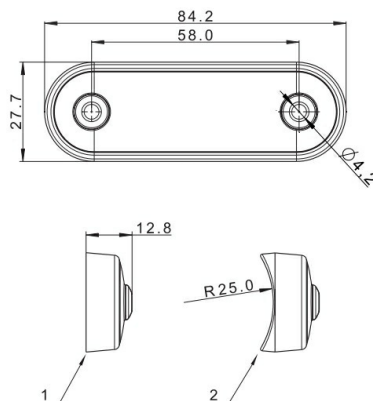

MARKERLIGHTS

273-DV-RO-
DARK

LED marker light | 4 LEDs | 12-24V | red | dark/smoked

EAN: 5414184008793

Specifications

Certification	ECE R7	Mounting	Surface mount
Color	Red	Mounting side	Rear
Colour of lens	Smoked	Number of LEDs	4
Connection	Open cable ends	Operating voltage	12V - 24V
Dimensions	84 x 28 x 12,8 mm	Operation temperature	-40°C / +55°C
EMC	EMC R10	Packing	POS packaging
Functions	Rear end-outline lamp	To be ordered by	1
Length of cable (m)	0,15 m	Waterproof	Yes
Light source	LED	Weight (kg)	0,042 Kg