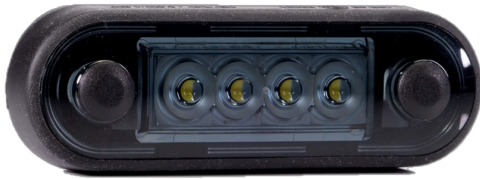

MARKERLIGHTS

273-DV-RO-
DARK

LED marker light | 4 LEDs | 12-24V | red | dark/smoked

EAN: 5414184008793

Specifications

Certification	ECE R7	Mounting	Surface mount
Color	Red	Mounting side	Rear
Colour of lens	Smoked	Number of LEDs	4
Connection	Open cable ends	Operating voltage	12V - 24V
Dimensions	84 x 28 x 12,8 mm	Operation temperature	-40°C / +55°C
EMC	EMC R10	Packing	POS packaging
Functions	Rear end-outline lamp	To be ordered by	1
Length of cable (m)	0,15 m	Waterproof	Yes
Light source	LED	Weight (kg)	0,042 Kg