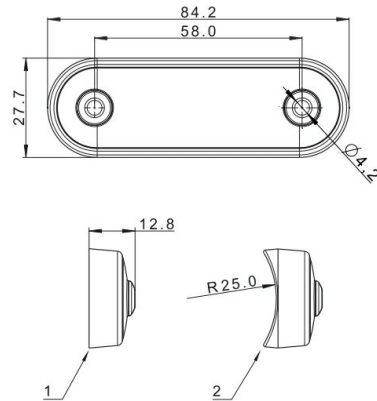

MARKERLIGHTS

273-DV-RO-
DARK

LED marker light | 4 LEDs | 12-24V | red | dark/smoked

EAN: 5414184008793

Specifications

Certification	ECE R7	Mounting	Surface mount
Color	Red	Mounting side	Rear
Colour of lens	Smoked	Number of LEDs	4
Connection	Open cable ends	Operating voltage	12V - 24V
Dimensions	84 x 28 x 12,8 mm	Operation temperature	-40°C / +55°C
EMC	EMC R10	Packing	POS packaging
Functions	Rear end-outline lamp	To be ordered by	1
Length of cable (m)	0,15 m	Waterproof	Yes
Light source	LED	Weight (kg)	0,042 Kg