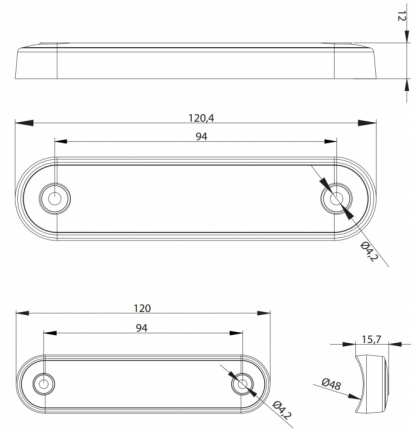

MARKERLIGHTS

273-DV-CR-
DARK-L

LED marker light | 8 LEDs | 12-24V | white |
dark/smoked

EAN: 5414184008823

Specifications

Certification	ECE R7	Mounting	Surface mount
Color	White	Mounting side	Front
Colour of lens	Smoked	Number of LEDs	8
Connection	Open cable ends	Operating voltage	12V - 24V
Dimensions	120 x 28 x 12,8 mm	Operation temperature	-40°C / +55°C
EMC	EMC R10	Packing	POS packaging
Functions	Front end-outline light	To be ordered by	1
Length of cable (m)	0,15 m	Waterproof	Yes
Light source	LED	Weight (kg)	0,064 Kg