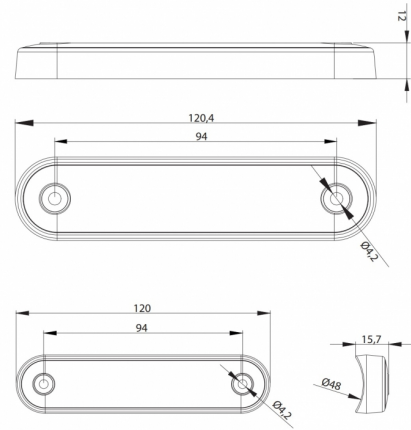

MARKERLIGHTS

273-DV-OR-
DARK-L

LED marker light | 8 LEDs | 12-24V | amber |
dark/smoked

EAN: 5414184008816

Specifications

Certification	ECE R91	Mounting	Surface mount
Color	Amber	Mounting side	Side
Colour of lens	Smoked	Number of LEDs	8
Connection	Open cable ends	Operating voltage	12V - 24V
Dimensions	120 x 28 x 12,8 mm	Operation temperature	-40°C / +55°C
EMC	EMC R10	Packing	POS packaging
Functions	Side position marker	To be ordered by	1
Length of cable (m)	0,15 m	Waterproof	Yes
Light source	LED	Weight (kg)	0,064 Kg