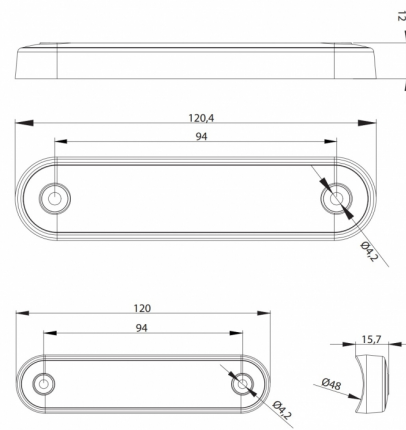

MARKERLIGHTS

273-DV-RO-
DARK-L

LED marker light | 8 LEDs | 12-24V | red | dark/smoked

EAN: 5414184008830

Specifications

Certification	ECE R7	Mounting	Surface mount
Color	Red	Mounting side	Rear
Colour of lens	Smoked	Number of LEDs	8
Connection	Open cable ends	Operating voltage	12V - 24V
Dimensions	120 x 28 x 12,8 mm	Operation temperature	-40°C / +55°C
EMC	EMC R10	Packing	POS packaging
Functions	Rear end-outline lamp	To be ordered by	1
Length of cable (m)	0,15 m	Waterproof	Yes
Light source	LED	Weight (kg)	0,064 Kg