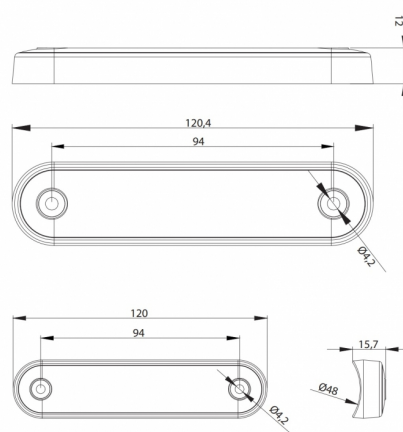

# MARKERLIGHTS

273-DV-RO-  
DARK-L

LED marker light | 8 LEDs | 12-24V | red | dark/smoked

EAN: 5414184008830

## Specifications

Certification	ECE R7	Mounting	Surface mount
Color	Red	Mounting side	Rear
Colour of lens	Smoked	Number of LEDs	8
Connection	Open cable ends	Operating voltage	12V - 24V
Dimensions	120 x 28 x 12,8 mm	Operation temperature	-40°C / +55°C
EMC	EMC R10	Packing	POS packaging
Functions	Rear end-outline lamp	To be ordered by	1
Length of cable (m)	0,15 m	Waterproof	Yes
Light source	LED	Weight (kg)	0,064 Kg