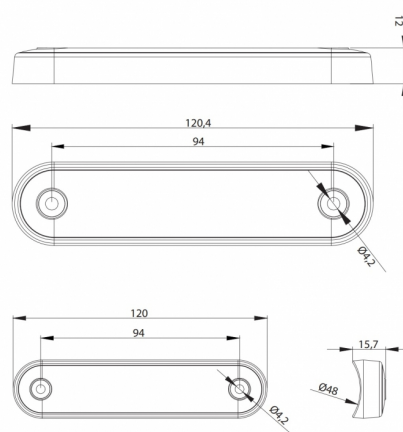

MARKERLIGHTS

273-DV-RO-
DARK-L

LED marker light | 8 LEDs | 12-24V | red | dark/smoked

EAN: 5414184008830

Specifications

Certification	ECE R7	Mounting	Surface mount
Color	Red	Mounting side	Rear
Colour of lens	Smoked	Number of LEDs	8
Connection	Open cable ends	Operating voltage	12V - 24V
Dimensions	120 x 28 x 12,8 mm	Operation temperature	-40°C / +55°C
EMC	EMC R10	Packing	POS packaging
Functions	Rear end-outline lamp	To be ordered by	1
Length of cable (m)	0,15 m	Waterproof	Yes
Light source	LED	Weight (kg)	0,064 Kg