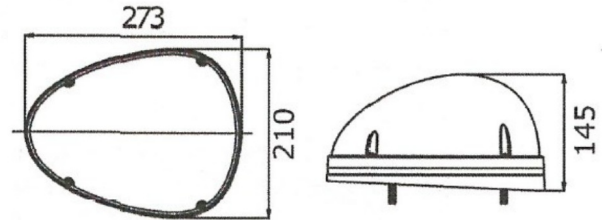

WORK LIGHTS

TITAN

Search light | LED | multifocal | 12-24 VDC

EAN: 5414184008984

Specifications

| | | | |
|------------------|---|-------------------|-----------------|
| Characteristics | Vertical motion (inclination) : 0°-110°, Horizontal motion (rotation) : 360° continuous | Mounting | 3 bolt mounting |
| Color | White | Number of LEDs | 3 |
| Current draw Amp | Max. 2 Amp | Operating voltage | 12V - 24V |
| Dimensions | 273 mm x 210 mm x 129 mm | Product type | Search light |
| Good to know | Infinitely adjustable from flood to spot function and back | To be ordered by | 1 |
| Light source | LED | Type | Search light |
| Lumen | 2250 | Watt | 30 Watt |
| Lumen range | High (2000 - 4000 Lumen) | Weight (kg) | 2,900 Kg |