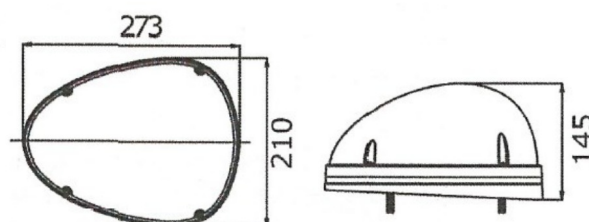

## Specifications

Characteristics	Vertical motion (inclination) : 0°-110°, Horizontal motion (rotation) : 360° continuous	Mounting	3 bolt mounting
Color	White	Number of LEDs	3
Current draw Amp	Max. 2 Amp	Operating voltage	12V - 24V
Dimensions	273 x 21 x 129 mm	Product type	Search light
Good to know	Infinitely adjustable from flood to spot function and back	To be ordered by	1
Light source	LED	Type	Search light
Lumen	2250	Watt	30 Watt
Lumen range	High (2000 - 4000 Lumen)	Weight (kg)	2,900 Kg