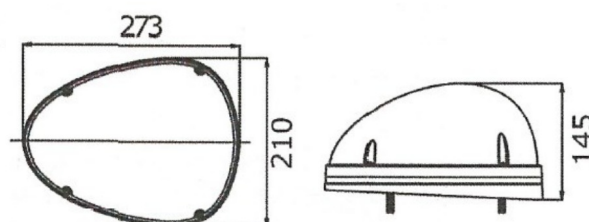

WORK LIGHTS

TITAN

Search light | LED | multifocal | 12-24 VDC

EAN: 5414184008984

Specifications

Characteristics	Vertical motion (inclination) : 0°-110°, Horizontal motion (rotation) : 360° continuous	Mounting	3 bolt mounting
Color	White	Number of LEDs	3
Current draw Amp	Max. 2 Amp	Operating voltage	12V - 24V
Dimensions	273 x 21 x 129 mm	Product type	Search light
Good to know	Infinitely adjustable from flood to spot function and back	To be ordered by	1
Light source	LED	Type	Search light
Lumen	2250	Watt	30 Watt
Lumen range	High (2000 - 4000 Lumen)	Weight (kg)	2,900 Kg