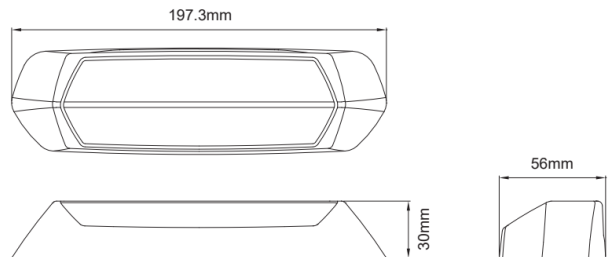

WORK LIGHTS

SCENEMAX-
BL/CR-RO

Scene-light | LED flasher | 2 in 1 | 1700 Lumen |
blue/white | red bezel

EAN: 5414184160798

Specifications

Color	Blue/white	Lumen range	High (2000 - 4000 Lumen)
Color	White	Mounting	Surface mount
Color body	Red	Number of LEDs	12
Colour of LEDs	Blue and white	Number of flash patterns	29
Colour of lens	Clear	Operating voltage	12V - 24V
Connection	Open cable ends	Operation temperature	-40°C / +65°C
Dimensions	197 x 30 x 56 mm	Packing	White box with label
ECE R65 Class 2	Yes	Shape	Rectangular/long/elongated
EMC R10	Yes	Supplied with	Mounting screws
Good to know	2-in-1 unit provides both powerful warning light and wide angle scene light for versatile application.	To be ordered by	1
IP-degree	IPX7	Type	Rectangular-angled
Length of cable (m)	0,20 m	Watt	15 Watt
Light source	LED	Weight (kg)	0,330 Kg
Lumen	1700		