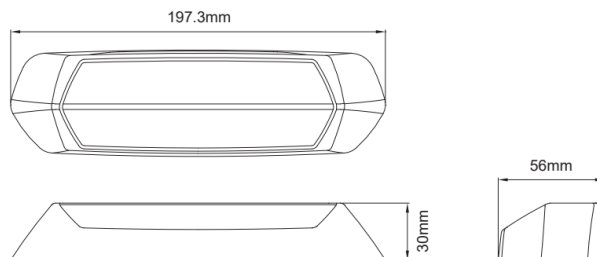

WORK LIGHTS

SCENEMAX-
BL/CR-RO

Scene-light | LED flasher | 2 in 1 | 1700 Lumen |
blue/white | red bezel

EAN: 5414184160798

Specifications

Color	Blue/white	Lumen range	High (2000 - 4000 Lumen)
Color	White	Mounting	Surface mount
Color body	Red	Number of LEDs	12
Colour of LEDs	Blue and white	Number of flash patterns	29
Colour of lens	Clear	Operating voltage	12V - 24V
Connection	Open cable ends	Operation temperature	-40°C / +65°C
Dimensions	197 x 30 x 56 mm	Packing	White box with label
ECE R65 Class 2	Yes	Shape	Rectangular/long/elongated
EMC R10	Yes	Supplied with	Mounting screws
Good to know	2-in-1 unit provides both powerful warning light and wide angle scene light for versatile application.	To be ordered by	1
IP-degree	IPX7	Type	Rectangular-angled
Length of cable (m)	0,20 m	Watt	15 Watt
Light source	LED	Weight (kg)	0,330 Kg
Lumen	1700		