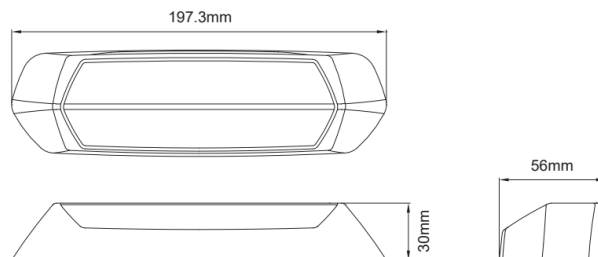

# WORK LIGHTS

SCENEMAX-  
BL/CR-RO

Scene-light | LED flasher | 2 in 1 | 1700 Lumen |  
blue/white | red bezel

EAN: 5414184160798

## Specifications

Color	Blue/white	Lumen range	High (2000 - 4000 Lumen)
Color	White	Mounting	Surface mount
Color body	Red	Number of LEDs	12
Colour of LEDs	Blue and white	Number of flash patterns	29
Colour of lens	Clear	Operating voltage	12V - 24V
Connection	Open cable ends	Operation temperature	-40°C / +65°C
Dimensions	197 x 30 x 56 mm	Packing	White box with label
ECE R65 Class 2	Yes	Shape	Rectangular/long/elongated
EMC R10	Yes	Supplied with	Mounting screws
Good to know	2-in-1 unit provides both powerful warning light and wide angle scene light for versatile application.	To be ordered by	1
IP-degree	IPX7	Type	Rectangular-angled
Length of cable (m)	0,20 m	Watt	15 Watt
Light source	LED	Weight (kg)	0,330 Kg
Lumen	1700		