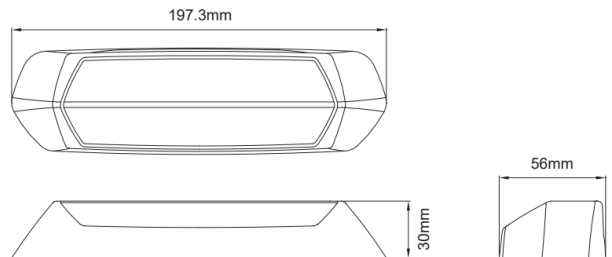

# WORK LIGHTS

SCENEMAX-  
BL/CR-RO

Scene-light | LED flasher | 2 in 1 | 1700 Lumen |  
blue/white | red bezel

EAN: 5414184160798

## Specifications

Color	Blue/white	Lumen range	High (2000 - 4000 Lumen)
Color	White	Mounting	Surface mount
Color body	Red	Number of LEDs	12
Colour of LEDs	Blue and white	Number of flash patterns	29
Colour of lens	Clear	Operating voltage	12V - 24V
Connection	Open cable ends	Operation temperature	-40°C / +65°C
Dimensions	197 x 30 x 56 mm	Packing	White box with label
ECE R65 Class 2	Yes	Shape	Rectangular/long/elongated
EMC R10	Yes	Supplied with	Mounting screws
Good to know	2-in-1 unit provides both powerful warning light and wide angle scene light for versatile application.	To be ordered by	1
IP-degree	IPX7	Type	Rectangular-angled
Length of cable (m)	0,20 m	Watt	15 Watt
Light source	LED	Weight (kg)	0,330 Kg
Lumen	1700		