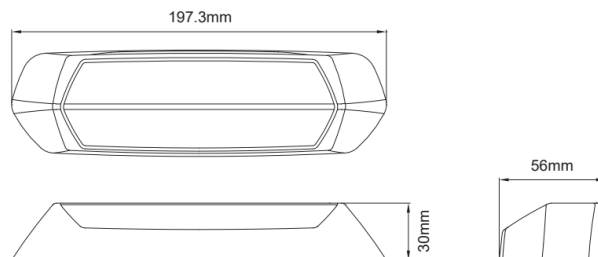

WORK LIGHTS

SCENEMAX-
BL/CR-RO

Scene-light | LED flasher | 2 in 1 | 1700 Lumen |
blue/white | red bezel

EAN: 5414184160798

Specifications

Color	Blue/white	Lumen range	High (2000 - 4000 Lumen)
Color	White	Mounting	Surface mount
Color body	Red	Number of LEDs	12
Colour of LEDs	Blue and white	Number of flash patterns	29
Colour of lens	Clear	Operating voltage	12V - 24V
Connection	Open cable ends	Operation temperature	-40°C / +65°C
Dimensions	197 x 30 x 56 mm	Packing	White box with label
ECE R65 Class 2	Yes	Shape	Rectangular/long/elongated
EMC R10	Yes	Supplied with	Mounting screws
Good to know	2-in-1 unit provides both powerful warning light and wide angle scene light for versatile application.	To be ordered by	1
IP-degree	IPX7	Type	Rectangular-angled
Length of cable (m)	0,20 m	Watt	15 Watt
Light source	LED	Weight (kg)	0,330 Kg
Lumen	1700		