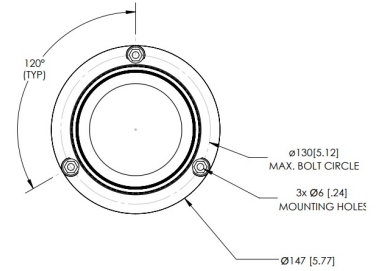

# ROTATING BEACONS

622LED-OR-ICAO

Beacon | LED | 3 bolt mounting | 12-24 V | amber | ICAO

EAN: 5414184009271

## Specifications

Color	Amber	Height range	111 - 130 mm
Colour of lens	Amber	ICAO	Yes
Connection	Open cable ends	Light source	LED
Diameter mm	148 mm	Mounting	3 bolt mounting
ECE R65 Class 1	No	Number of LEDs	9
Flash patterns	1 pattern only: flash	Number of flash patterns	1
Good to know	CAP168 approved	Operating voltage	12V - 24V
Height mm	120 mm	To be ordered by	1