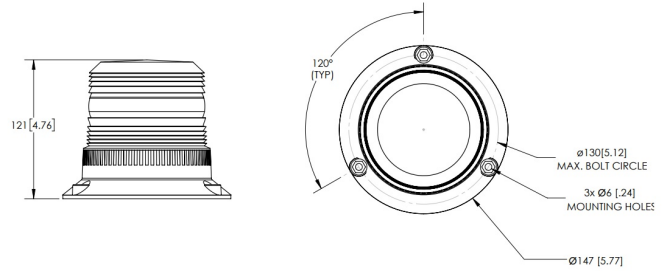

# ROTATING BEACONS

622LED-OR-ICAO

Beacon | LED | 3 bolt mounting | 12-24 V | amber | ICAO

EAN: 5414184009271

## Specifications

Color	Amber	ICAO	Yes
Colour of lens	Amber	Light source	LED
Connection	Open cable ends	Mounting	3 bolt mounting
Diameter mm	148 mm	Number of LEDs	9
Diameter range	171 - 210 mm	Number of flash patterns	1
ECE R65 Class 1	No	Operating voltage	12V - 24V
Flash patterns	1 pattern only: flash	To be ordered by	1
Good to know	CAP168 approved		
Height mm	120 mm		
Height range	111 - 130 mm		