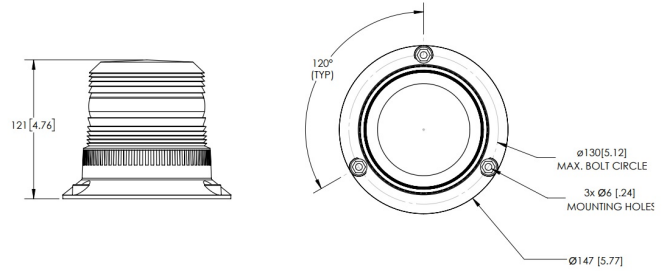

ROTATING BEACONS

622LED-OR-ICAO

Beacon | LED | 3 bolt mounting | 12-24 V | amber | ICAO

EAN: 5414184009271

Specifications

Color	Amber	Height range	111 - 130 mm
Colour of lens	Amber	ICAO	Yes
Connection	Open cable ends	Light source	LED
Diameter mm	148 mm	Mounting	3 bolt mounting
ECE R65 Class 1	No	Number of LEDs	9
Flash patterns	1 pattern only: flash	Number of flash patterns	1
Good to know	CAP168 approved	Operating voltage	12V - 24V
Height mm	120 mm	To be ordered by	1