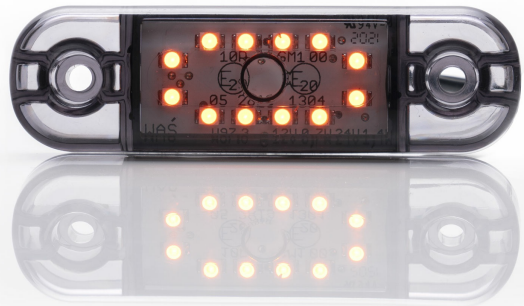

# MARKERLIGHTS

201-DV-RO-12-  
DARK

LED marker light | 12 LEDs | 12-24V | red | dark/smoked

EAN: 5414184741430

## Specifications

Certification	ECE R7	Light source	LED
Color	Red	Mounting	Surface mount
Colour of lens	Smoked	Mounting side	Rear
Connection	Open cable ends	Number of LEDs	12
Dimensions	84 x 24 x 10,4 mm	Operating voltage	12V - 24V
EMC	EMC R10	Operation temperature	-30°C / +65°C
Functions	Rear end-outline lamp	Packing	POS packaging
IP-degree	IP66+IP68	To be ordered by	1
Length of cable (m)	0,20 m	Weight (kg)	0,030 Kg