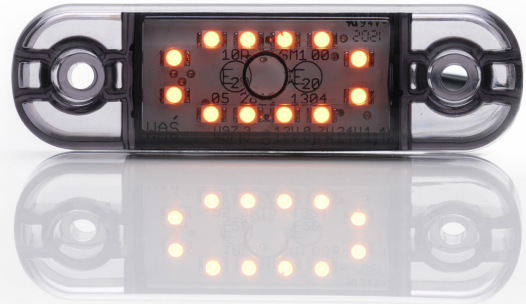

MARKERLIGHTS

201-DV-RO-12-
DARK

LED marker light | 12 LEDs | 12-24V | red | dark/smoked

EAN: 5414184741430

Specifications

Certification	ECE R7	Light source	LED
Color	Red	Mounting	Surface mount
Colour of lens	Smoked	Mounting side	Rear
Connection	Open cable ends	Number of LEDs	12
Dimensions	84 x 24 x 10,4 mm	Operating voltage	12V - 24V
EMC	EMC R10	Operation temperature	-30°C / +65°C
Functions	Rear end-outline lamp	Packing	POS packaging
IP-degree	IP66+IP68	To be ordered by	1
Length of cable (m)	0,20 m	Weight (kg)	0,030 Kg