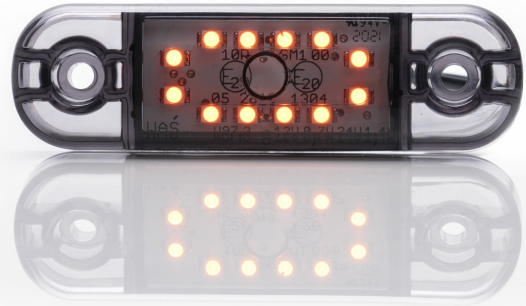

MARKERLIGHTS

201-DV-RO-12-
DARK

LED marker light | 12 LEDs | 12-24V | red | dark/smoked

EAN: 5414184741430

Specifications

Certification	ECE R7	Light source	LED
Color	Red	Mounting	Surface mount
Colour of lens	Smoked	Mounting side	Rear
Connection	Open cable ends	Number of LEDs	12
Dimensions	84 x 24 x 10,4 mm	Operating voltage	12V - 24V
EMC	EMC R10	Operation temperature	-30°C / +65°C
Functions	Rear end-outline lamp	Packing	POS packaging
IP-degree	IP66+IP68	To be ordered by	1
Length of cable (m)	0,20 m	Weight (kg)	0,030 Kg