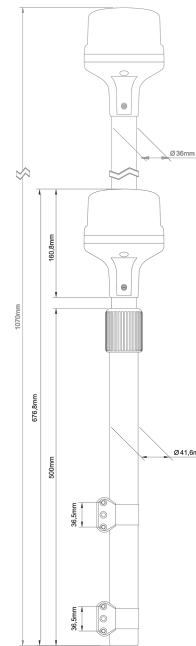

# ROTATING BEACONS

510-DV-BL-POLE

LED flasher | blue | telescopic motorbike pole

EAN: 5414184917675

## Specifications

Color	Blue	Mounting	Surface mount
Colour of lens	Blue	Number of LEDs	8
Connection	Open cable ends	Operating voltage	12V - 24V
ECE R65 Class 1	Yes	Operation temperature	-30°C / +65°C
Height mm	680 mm - 1070 mm	To be ordered by	1
Light source	LED	Weight (kg)	2,550 Kg