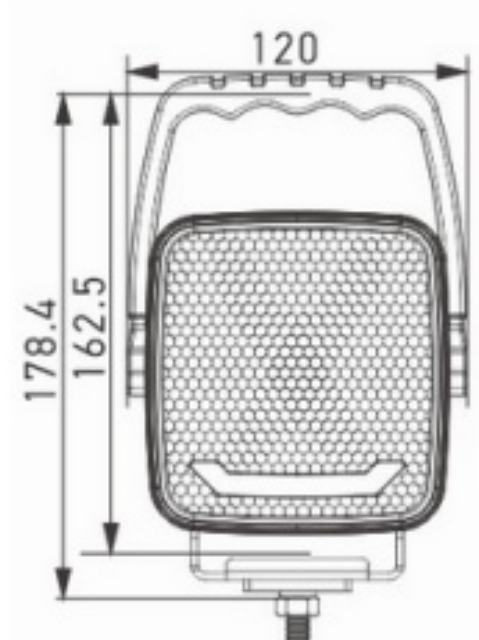

## WORK LIGHTS

484 LED H

LED worklamp with handle | position light | 10-30V | square

EAN: 5414184860278

### Specifications

Color	White	Operating voltage	10V - 30V
Colour of lens	White	Operation temperature	-20°C / +50°C
Connection	Open cable ends	Packing	White box with label
Dimensions	120 mm x 178 mm	Supplied with	Manual, mounting screws
EMC	EMC R10	Switch	Yes
IP-degree	IP69K	To be ordered by	1
Length of cable (m)	2 m	Type	Square
Light source	LED	Watt	40 Watt
Lumen	4350	Weight (kg)	0,73 Kg
Lumen range	Extreme (4000 - 8000 Lumen)		
Mounting	Bolt		
Number of LEDs	9		