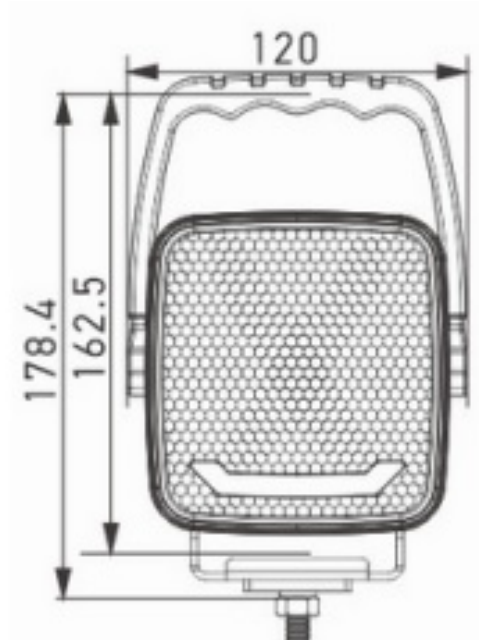

WORK LIGHTS

484 LED H

LED worklamp with handle | position light | 10-30V | square

EAN: 5414184860278

Specifications

Color	White	Operating voltage	10V - 30V
Colour of lens	White	Operation temperature	-20°C / +50°C
Connection	Open cable ends	Packing	White box with label
Dimensions	120 mm x 178 mm	Supplied with	Manual, mounting screws
EMC	EMC R10	Switch	Yes
IP-degree	IP69K	To be ordered by	1
Length of cable (m)	2 m	Type	Square
Light source	LED	Watt	40 Watt
Lumen	4350	Weight (kg)	0,73 Kg
Lumen range	Extreme (4000 - 8000 Lumen)		
Mounting	Bolt		
Number of LEDs	9		