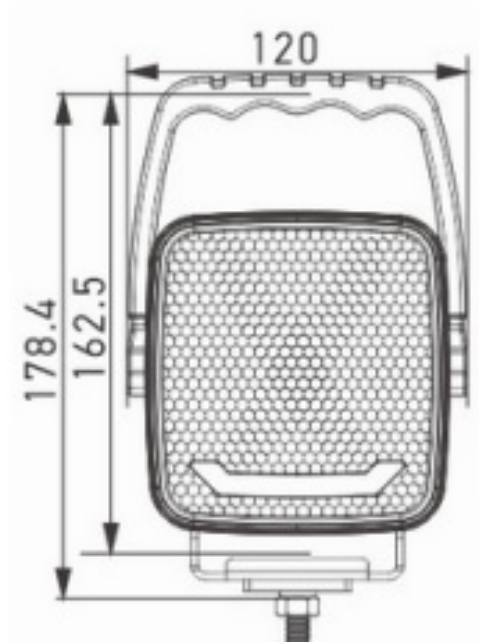

## WORK LIGHTS

484 LED H

LED worklamp with handle | position light | 10-30V | square

EAN: 5414184860278

### Specifications

Color	White	Operating voltage	10V - 30V
Colour of lens	White	Operation temperature	-20°C / +50°C
Connection	Open cable ends	Packing	White box with label
Dimensions	120 mm x 178 mm	Supplied with	Manual, mounting screws
EMC	EMC R10	Switch	Yes
IP-degree	IP69K	To be ordered by	1
Length of cable (m)	2 m	Type	Square
Light source	LED	Watt	40 Watt
Lumen	4350	Weight (kg)	0,73 Kg
Lumen range	Extreme (4000 - 8000 Lumen)		
Mounting	Bolt		
Number of LEDs	9		