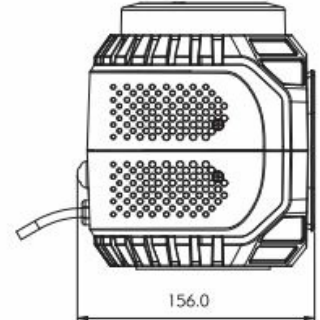

SIRENS AND SPEAKERS

FLMS-30W

Siren | 30 watt | integrated LED flasher

EAN: 5414184131361

Specifications

Color	Blue	Number of LEDs	12
Colour of lens	Blue	Number of flash patterns	22
Connection	Cigar-lighter plug	Operating voltage	12V - 24V
Decibel	110 dB	To be ordered by	1
Dimensions	160 mm x 175 mm x 156 mm	Tones	Selection of 30 tones
ECE R65 Class 1	Yes	Type	Flash light with sirene
Length of cable (m)	5 m	Watt	30 Watt
Mounting	Magnetic	Weight (kg)	2 Kg