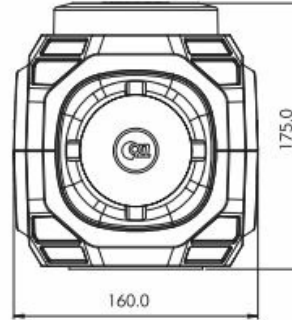

SIRENS AND SPEAKERS

FLMS-30W

Siren | 30 watt | integrated LED flasher

EAN: 5414184131361

Specifications

Color	Blue	Number of LEDs	12
Colour of lens	Blue	Number of flash patterns	22
Connection	Cigar-lighter plug	Operating voltage	12V - 24V
Decibel	110 dB	To be ordered by	1
Dimensions	160 mm x 175 mm x 156 mm	Tones	Selection of 30 tones
ECE R65 Class 1	Yes	Type	Flash light with sirene
Length of cable (m)	5 m	Watt	30 Watt
Mounting	Magnetic	Weight (kg)	2 Kg