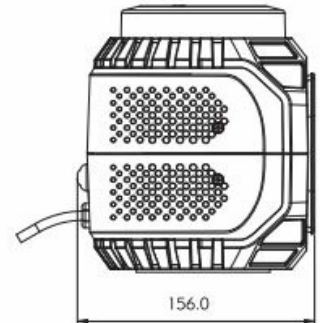

SIRENS AND SPEAKERS

FLMS-30W

Siren | 30 watt | integrated LED flasher

EAN: 5414184131361

Specifications

Color	Blue	Number of LEDs	12
Colour of lens	Blue	Number of flash patterns	22
Connection	Cigar-lighter plug	Operating voltage	12V - 24V
Decibel	110 dB	To be ordered by	1
Dimensions	160 mm x 175 mm x 156 mm	Tones	Selection of 30 tones
ECE R65 Class 1	Yes	Type	Flash light with sirene
Length of cable (m)	5 m	Watt	30 Watt
Mounting	Magnetic	Weight (kg)	2 Kg