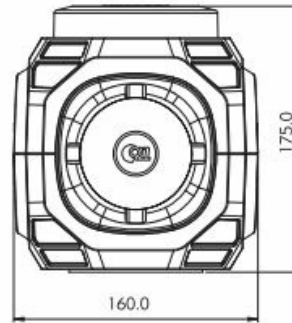

SIRENS AND SPEAKERS

FLMS-30W

Siren | 30 watt | integrated LED flasher

EAN: 5414184131361

Specifications

Color	Blue	Number of LEDs	12
Colour of lens	Blue	Number of flash patterns	22
Connection	Cigar-lighter plug	Operating voltage	12V - 24V
Decibel	110 dB	To be ordered by	1
Dimensions	160 mm x 175 mm x 156 mm	Tones	Selection of 30 tones
ECE R65 Class 1	Yes	Type	Flash light with sirene
Length of cable (m)	5 m	Watt	30 Watt
Mounting	Magnetic	Weight (kg)	2 Kg