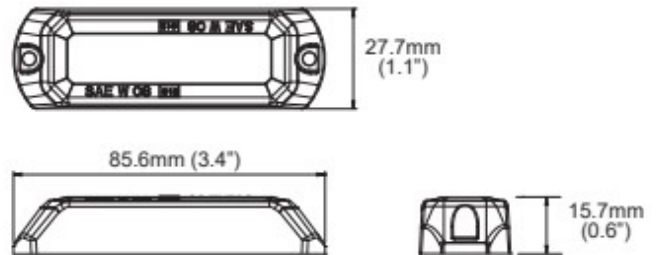

# LED FLASHERS

STARLED3-CR-  
NEW

LED Flasher | 3 LEDs | 12-24V | white

EAN: 5414184115781

## Specifications

Color	White	Number of LEDs	3
Colour of lens	Clear	Number of flash patterns	11
Connection	Open cable ends	Operating voltage	12V - 24V
Current draw 12-24V Amp		Operation temperature	-30°C / +65°C
Dimensions	85,6 mm x 27,7 mm x 15,7 mm	Shape	Rectangular/long/elongated
ECE R65	No	Supplied with	Mounting screws, gasket, manual
EMC	EMC R10	Synchronisable	Yes
Length of cable (m)	0,20 m	To be ordered by	1
Light source	LED	Waterproof	Yes
Mounting	Surface mount	Weight (kg)	0,050 Kg