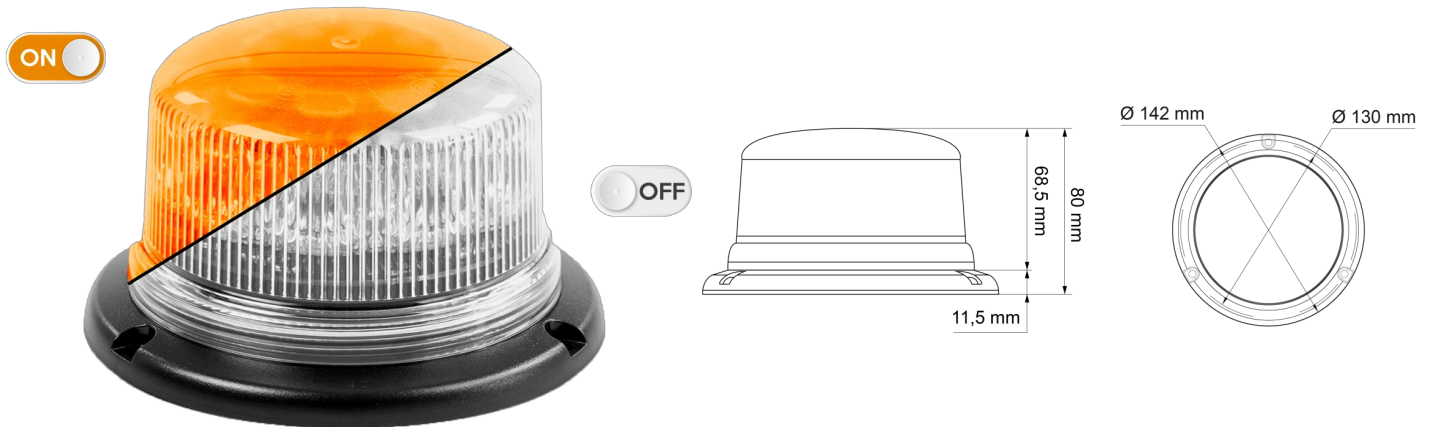

ROTATING BEACONS

510-DV-CLOR

Beacon | LED | 3 bolt mounting | 12-24V | clear lens | orange

EAN: 5414184278462

Specifications

Color	Amber	Mounting	3 bolt mounting
Colour of LEDs	Amber	Number of LEDs	8
Colour of lens	Clear	Number of flash patterns	11
Connection	Open cable ends	Operating voltage	12V - 24V
Dimensions	142 mm x 80 mm x 142 mm	Operation temperature	-30°C / +65°C
ECE R65 Class1	Yes	Synchronisable	Yes
EMC R10	Yes	To be ordered by	1
Height mm	80 mm		
IP-degree	IP6K6		
Light source	LED		