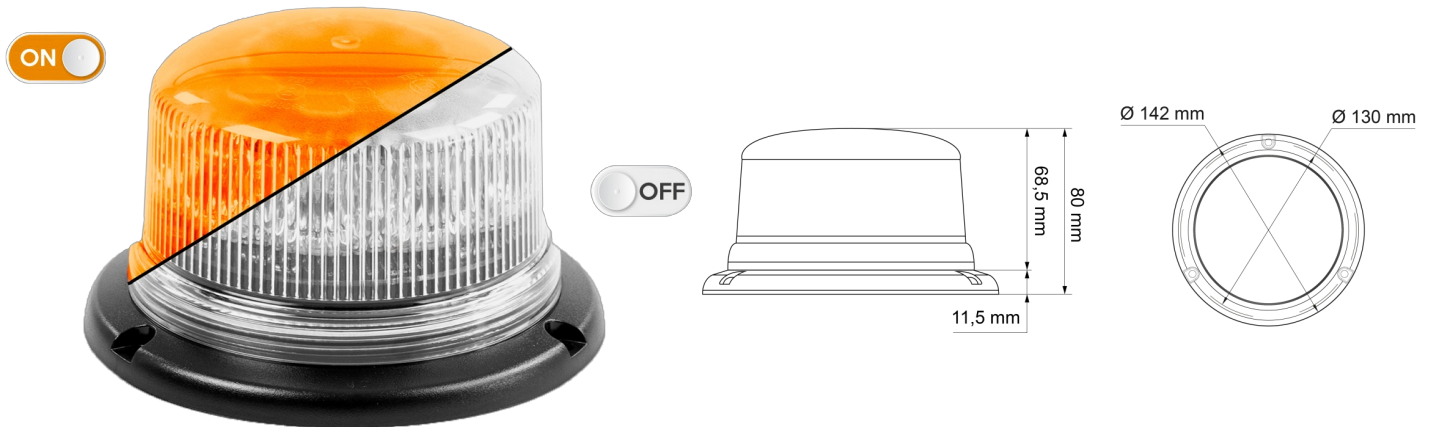

# ROTATING BEACONS

510-DV-CLOR

Beacon | LED | 3 bolt mounting | 12-24V | clear lens | orange

EAN: 5414184278462

## Specifications

Color	Amber	Mounting	3 bolt mounting
Colour of LEDs	Amber	Number of LEDs	8
Colour of lens	Clear	Number of flash patterns	11
Connection	Open cable ends	Operating voltage	12V - 24V
Dimensions	142 mm x 80 mm x 142 mm	Operation temperature	-30°C / +65°C
ECE R65 Class 1	Yes	Synchronisable	Yes
EMC R10	Yes	To be ordered by	1
Height mm	80 mm		
IP-degree	IP6K6		
Light source	LED		