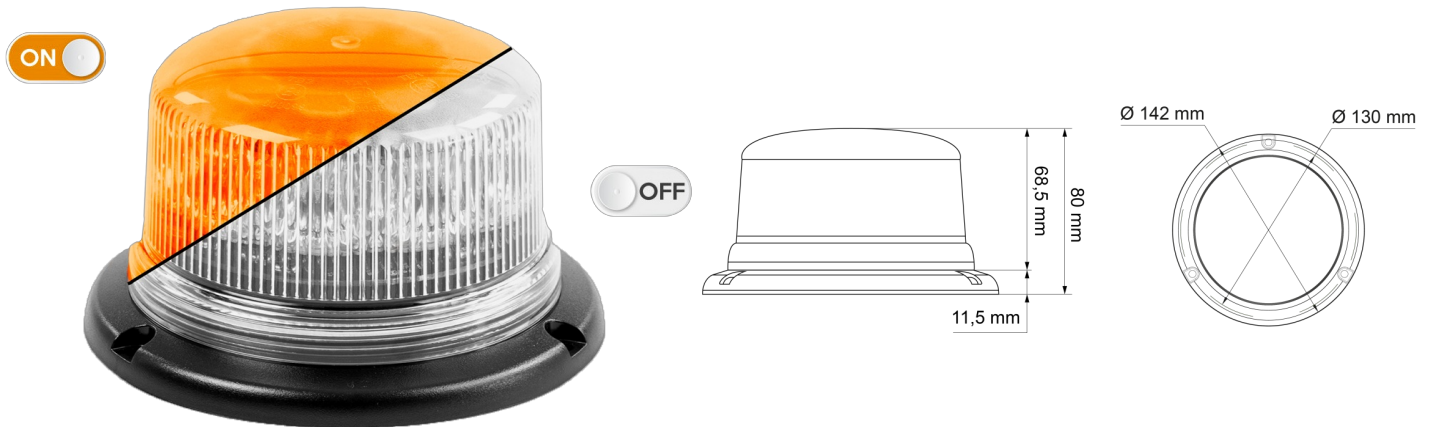

# ROTATING BEACONS

510-DV-CLOR

Beacon | LED | 3 bolt mounting | 12-24V | clear lens | orange

EAN: 5414184278462

## Specifications

Color	Amber	Mounting	3 bolt mounting
Colour of LEDs	Amber	Number of LEDs	8
Colour of lens	Clear	Number of flash patterns	11
Connection	Open cable ends	Operating voltage	12V - 24V
Dimensions	142 mm x 80 mm x 142 mm	Operation temperature	-30°C / +65°C
ECE R65 Class1	Yes	Synchronisable	Yes
EMC R10	Yes	To be ordered by	1
Height mm	80 mm		
IP-degree	IP6K6		
Light source	LED		