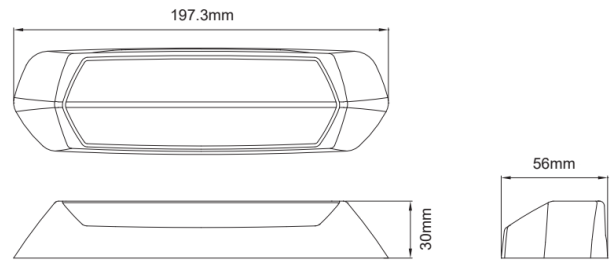

# WORK LIGHTS

SCENEMAX-  
OR/CR-GE

Scene-light | LED flasher | 2 in 1 | 1700 Lumen |  
amber/white | yellow bezel

EAN: 5414184414730

## Specifications

Color	Amber/white	Lumen range	Medium (800 - 2000 Lumen)
Color body	Yellow	Number of LEDs	12
Color body	Yellow	Number of flash patterns	29
Colour of LEDs	White & amber	Operating voltage	12V - 24V
Colour of lens	Clear	Operation temperature	-40°C / +65°C
Dimensions	197 x 30 x 56 mm	Packing	White box with label
ECE R65 Class 2	Yes	Shape	Rectangular/long/elongated
EMC R10	Yes	Supplied with	Mounting screws
Good to know	2-in-1 unit provides both powerful warning light and wide angle scene light for versatile application.	To be ordered by	1
IP-degree	IPX7	Type	Rectangular-angled
Length of cable (m)	0,20 m	Watt	15 Watt
Light source	LED	Weight (kg)	0,330 Kg
Lumen	1700		