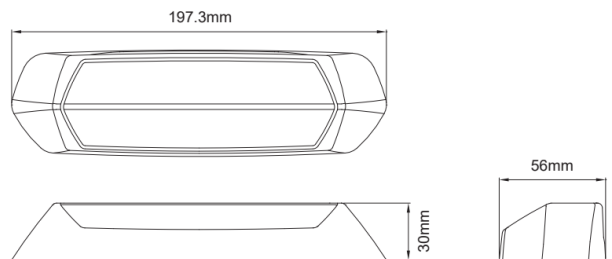

# WORK LIGHTS

SCENEMAX-  
OR/CR-GE

Scene-light | LED flasher | 2 in 1 | 1700 Lumen |  
amber/white | yellow bezel

EAN: 5414184414730

## Specifications

Color	Amber/white	Lumen range	Medium (800 - 2000 Lumen)
Color body	Yellow	Number of LEDs	12
Color body	Yellow	Number of flash patterns	29
Colour of LEDs	White & amber	Operating voltage	12V - 24V
Colour of lens	Clear	Operation temperature	-40°C / +65°C
Dimensions	197 x 30 x 56 mm	Packing	White box with label
ECE R65 Class 2	Yes	Shape	Rectangular/long/elongated
EMC R10	Yes	Supplied with	Mounting screws
Good to know	2-in-1 unit provides both powerful warning light and wide angle scene light for versatile application.	To be ordered by	1
IP-degree	IPX7	Type	Rectangular-angled
Length of cable (m)	0,20 m	Watt	15 Watt
Light source	LED	Weight (kg)	0,330 Kg
Lumen	1700		