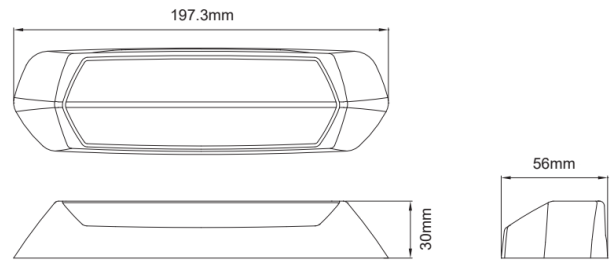

WORK LIGHTS

SCENEMAX-
OR/CR-GE

Scene-light | LED flasher | 2 in 1 | 1700 Lumen |
amber/white | yellow bezel

EAN: 5414184414730

Specifications

Color	Amber/white	Lumen range	Medium (800 - 2000 Lumen)
Color body	Yellow	Number of LEDs	12
Color body	Yellow	Number of flash patterns	29
Colour of LEDs	White & amber	Operating voltage	12V - 24V
Colour of lens	Clear	Operation temperature	-40°C / +65°C
Dimensions	197 x 30 x 56 mm	Packing	White box with label
ECE R65 Class 2	Yes	Shape	Rectangular/long/elongated
EMC R10	Yes	Supplied with	Mounting screws
Good to know	2-in-1 unit provides both powerful warning light and wide angle scene light for versatile application.	To be ordered by	1
IP-degree	IPX7	Type	Rectangular-angled
Length of cable (m)	0,20 m	Watt	15 Watt
Light source	LED	Weight (kg)	0,330 Kg
Lumen	1700		