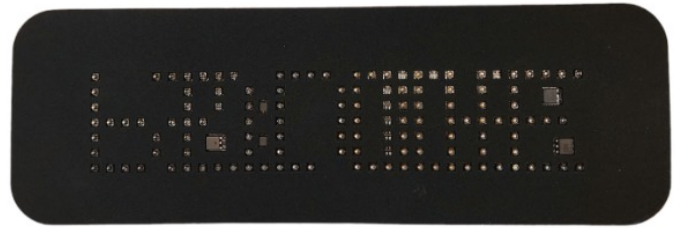

EAN: 5414184231092

Specifications

Characteristics	Control with DIP Switch	Length mm	300 mm
Color	Red	Light source	LED
Colour of LEDs	Red	Mounting	With 2 bolts M4+ Adhesif
Colour of lens	Clear	Operating voltage	12V
Good to know	Standard in mirror writing - instantly readable on order	To be ordered by	1
Height mm	100 mm	Weight (kg)	130 gr