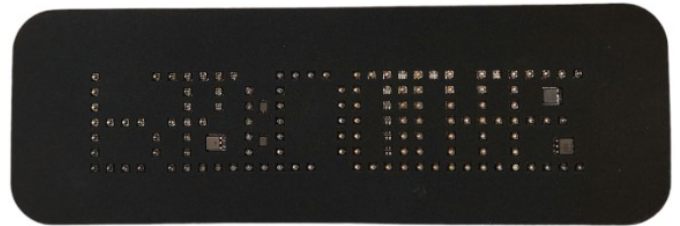

EAN: 5414184231092

Specifications

Characteristics	Control with DIP Switch	Length mm	300 mm
Color	Red	Light source	LED
Colour of LEDs	Red	Mounting	With 2 bolts M4+ Adhesif
Colour of lens	Clear	Operating voltage	12V
Good to know	Standard in mirror writing - instantly readable on order	To be ordered by	1
Height mm	100 mm	Weight (kg)	130 gr