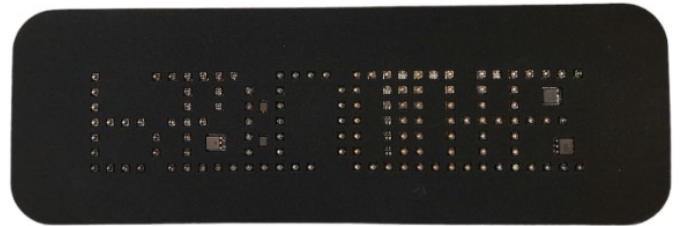

EAN: 5414184231092

Specifications

Characteristics	Control with DIP Switch	Length mm	300 mm
Color	Red	Light source	LED
Colour of LEDs	Red	Operating voltage	12V
Colour of lens	Clear	To be ordered by	1
Good to know	Standard in mirror writing - instantly readable on order	Weight (kg)	130 gr
Height mm	100 mm		