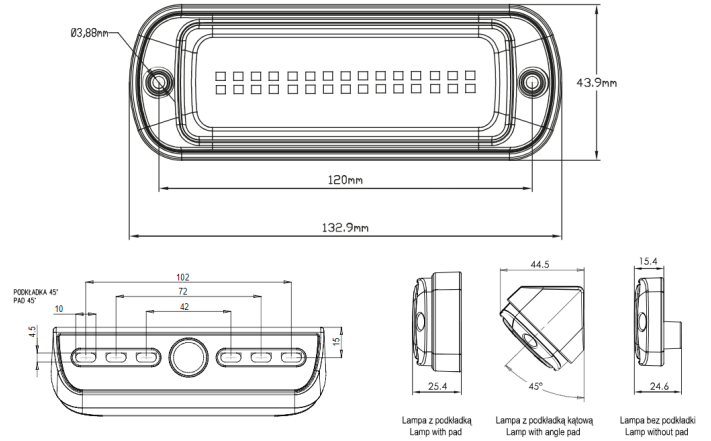

## Specifications

Color	White
Color body	Black
Colour of LEDs	White
Colour of lens	Clear
Connection	Open cable ends
Dimensions	133 mm x 44 mm x 15,4 (25,4 - 44,5) mm
EMC	EMC R10
IP-degree	IP6K9K
Length of cable (m)	2,50 m
Light source	LED
Lumen	2000
Lumen range	High (2000 - 4000 Lumen)

Mounting	Surface mount
Number of LEDs	30
Operating voltage	12V - 24V
Operation temperature	-40°C / +65°C
Packing	Box with label
Supplied with	Mounting screws + seal
To be ordered by	1
Type	Rectangular
Weight (kg)	0,292 Kg