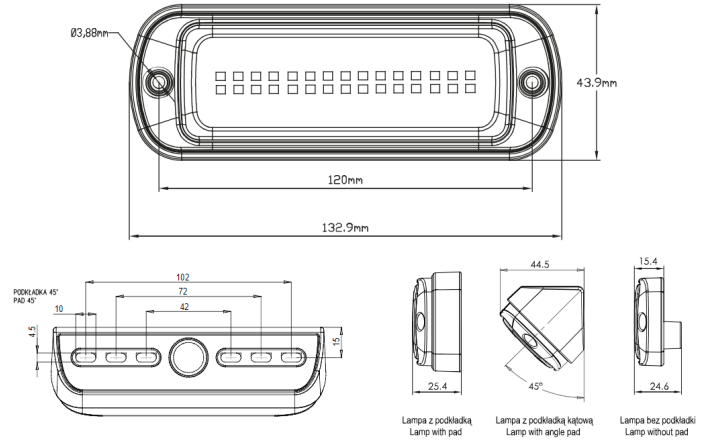

WORK LIGHTS

CL-S-2000

Scene light | LED | black | 2000 lumen

EAN: 5414184413467

Specifications

Color	White
Color body	Black
Colour of LEDs	White
Colour of lens	Clear
Connection	Open cable ends
Dimensions	133 mm x 44 mm x 15,4 (25,4 - 44,5) mm
EMC	EMC R10
IP-degree	IP6K9K
Length of cable (m)	2,50 m
Light source	LED
Lumen	2000
Lumen range	High (2000 - 4000 Lumen)

Mounting	Surface mount
Number of LEDs	30
Operating voltage	12V - 24V
Operation temperature	-40°C / +65°C
Packing	Box with label
Supplied with	Mounting screws + seal
To be ordered by	1
Type	Rectangular
Weight (kg)	0,292 Kg