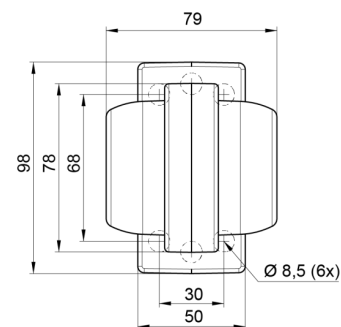

MARKERLIGHTS

MAVERICKI-WI-
WI

LED marker light | left+right | 12-24V | white/white

EAN: 5414184053496

Specifications

| | | | |
|-----------------|------------------------------|-----------------------|---------------|
| Characteristics | Compatible with Gylle lights | Light source | LED |
| Color | White/White | Material | Rubber |
| Colour of lens | White | Mounting | Surface mount |
| Connection | Open cable ends | Mounting side | Front |
| Diameter mm | 78 mm | Operating voltage | 12V - 24V |
| Dimensions | 98 x 79 x 108 mm | Operation temperature | -30°C / +65°C |
| EMC | EMC R10 | Packing | POS packaging |
| EMC R10 | Yes | To be ordered by | 1 |
| Functions | Outline marker 2 functions | Weight (kg) | 0,226 Kg |
| IP-degree | IP66+IP68 | | |