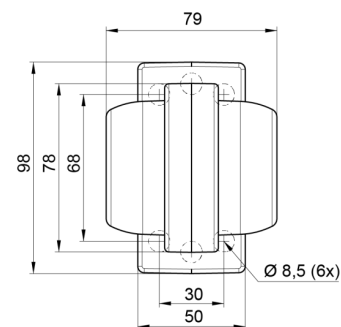

MARKERLIGHTS

MAVERICKI-WI-
WI

LED marker light | left+right | 12-24V | white/white

EAN: 5414184053496

Specifications

Characteristics	Compatible with Gylle lights	Light source	LED
Color	White/White	Material	Rubber
Colour of lens	White	Mounting	Surface mount
Connection	Open cable ends	Mounting side	Front
Diameter mm	78 mm	Operating voltage	12V - 24V
Dimensions	98 x 79 x 108 mm	Operation temperature	-30°C / +65°C
EMC	EMC R10	Packing	POS packaging
EMC R10	Yes	To be ordered by	1
Functions	Outline marker 2 functions	Weight (kg)	0,226 Kg
IP-degree	IP66+IP68