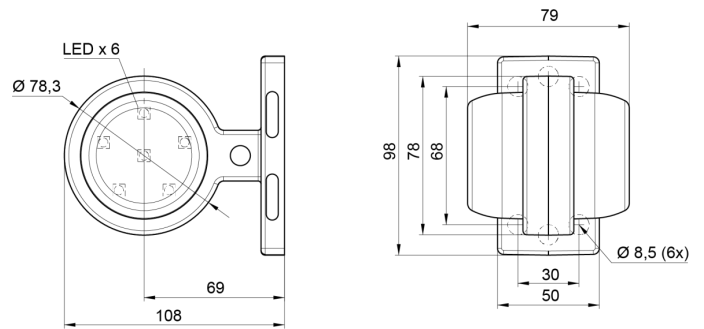

MARKERLIGHTS

MAVERICKI-WI-
WI

LED marker light | left+right | 12-24V | white/white

EAN: 5414184053496

Specifications

Characteristics	Compatible with Gylle lights
Color	White/white
Colour of lens	White
Connection	Open cable ends
Diameter mm	78 mm
Dimensions	98 mm x 79 mm x 108 mm
EMC	EMC R10
EMC R10	Yes
Functions	Outline marker 2 functions

IP-degree	IP66+IP68
Light source	LED
Mounting	Surface mount
Mounting side	Front
Operating voltage	12V - 24V
Operation temperature	-30°C / +65°C
Packing	POS packaging
To be ordered by	1
Weight (kg)	0,23 Kg