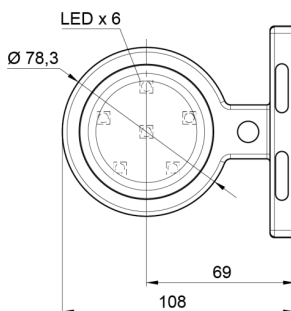

# MARKERLIGHTS

MAVERICKI-WI-  
WI

LED marker light | left+right | 12-24V | white/white

EAN: 5414184053496

## Specifications

Characteristics	Compatible with Gylle lights	Light source	LED
Color	White/White	Material	Rubber
Colour of lens	White	Mounting	Surface mount
Connection	Open cable ends	Mounting side	Front
Diameter mm	78 mm	Operating voltage	12V - 24V
Dimensions	98 x 79 x 108 mm	Operation temperature	-30°C / +65°C
EMC	EMC R10	Packing	POS packaging
EMC R10	Yes	To be ordered by	1
Functions	Outline marker 2 functions	Weight (kg)	0,226 Kg
IP-degree	IP66+IP68		