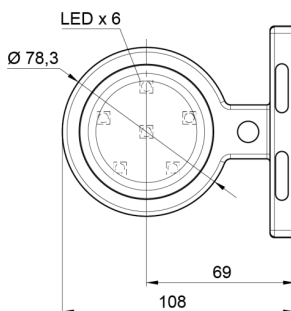

MARKERLIGHTS

MAVERICKI-WI-
WI

LED marker light | left+right | 12-24V | white/white

EAN: 5414184053496

Specifications

| | | | |
|-----------------|------------------------------|-----------------------|---------------|
| Characteristics | Compatible with Gylle lights | Light source | LED |
| Color | White/White | Material | Rubber |
| Colour of lens | White | Mounting | Surface mount |
| Connection | Open cable ends | Mounting side | Front |
| Diameter mm | 78 mm | Operating voltage | 12V - 24V |
| Dimensions | 98 x 79 x 108 mm | Operation temperature | -30°C / +65°C |
| EMC | EMC R10 | Packing | POS packaging |
| EMC R10 | Yes | To be ordered by | 1 |
| Functions | Outline marker 2 functions | Weight (kg) | 0,226 Kg |
| IP-degree | IP66+IP68 | | |