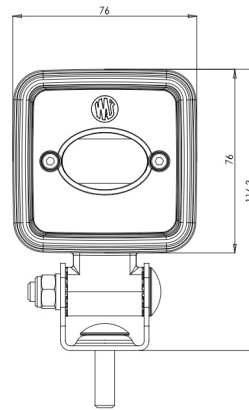

LIGHTS FRONT AND REAR

VL-LIJN-BL

LED Safety light | blue | for forklift | 12-70V | projection of line

EAN: 5414184420229

Specifications

Characteristics	100% aluminium housing 'anti-corrosion' with heat conductive black coating
Color	Blue
Colour of LEDs	Blue
Colour of lens	Clear
Connection	Open cable ends
Dimensions	76 mm x 54 mm x 117 mm
EMC	EMC
IP-degree	IP6K9K
Length of cable (m)	2,50 m
Light source	LED

Lumen	700
Mounting	Bolt
Number of LEDs	3
Operating voltage	12V - 70V
Packing	POS packaging
To be ordered by	1
Type	Line projection, Safety lights
Watt	9 Watt
Weight (kg)	0,550 Kg