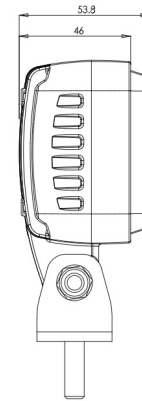

LIGHTS FRONT AND REAR

VL-LIJN-BL

LED Safety light | blue | for forklift | 12-70V | projection of line

EAN: 5414184420229

Specifications

Characteristics	100% aluminium housing 'anti-corrosion' with heat conductive black coating
Color	Blue
Colour of LEDs	Blue
Colour of lens	Clear
Connection	Open cable ends
Dimensions	76 mm x 54 mm x 117 mm
EMC	EMC
IP-degree	IP6K9K
Length of cable (m)	2,50 m
Light source	LED

Lumen	700
Mounting	Bolt
Number of LEDs	3
Operating voltage	12V - 70V
Packing	POS packaging
To be ordered by	1
Type	Line projection, Safety lights
Watt	9 Watt
Weight (kg)	0,550 Kg