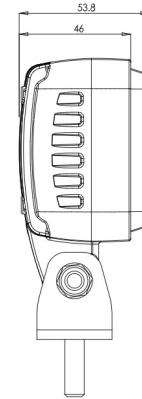

LIGHTS FRONT AND REAR

VL-LIJN-BL

LED Safety light | blue | for forklift | 12-70V | projection of line

EAN: 5414184420229

Specifications

Characteristics	100% aluminium housing 'anti-corrosion' with heat conductive black coating	Lumen	700
Color	Blue	Mounting	Bolt
Colour of LEDs	Blue	Number of LEDs	3
Colour of lens	Clear	Operating voltage	12V - 70V
Connection	Open cable ends	Packing	POS packaging
Dimensions	76 mm x 54 mm x 117 mm	To be ordered by	1
EMC	EMC	Type	Line projection
IP-degree	IP6K9K	Type	Safety lights
Length of cable (m)	2,50 m	Watt	9 Watt
Light source	LED	Weight (kg)	0,550 Kg