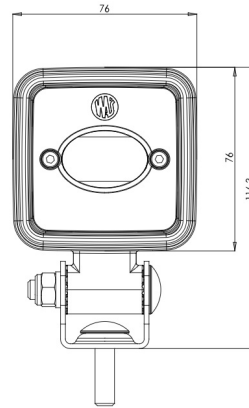

LIGHTS FRONT AND REAR

VL-LIJN-BL

LED Safety light | blue | for forklift | 12-70V | projection of line

EAN: 5414184420229

Specifications

Characteristics	100% aluminium housing 'anti-corrosion' with heat conductive black coating	Lumen	700
Color	Blue	Mounting	Bolt
Colour of LEDs	Blue	Number of LEDs	3
Colour of lens	Clear	Operating voltage	12V - 70V
Connection	Open cable ends	Packing	POS packaging
Dimensions	76 mm x 54 mm x 117 mm	To be ordered by	1
EMC	EMC	Type	Line projection
IP-degree	IP6K9K	Type	Safety lights
Length of cable (m)	2,50 m	Watt	9 Watt
Light source	LED	Weight (kg)	0,550 Kg