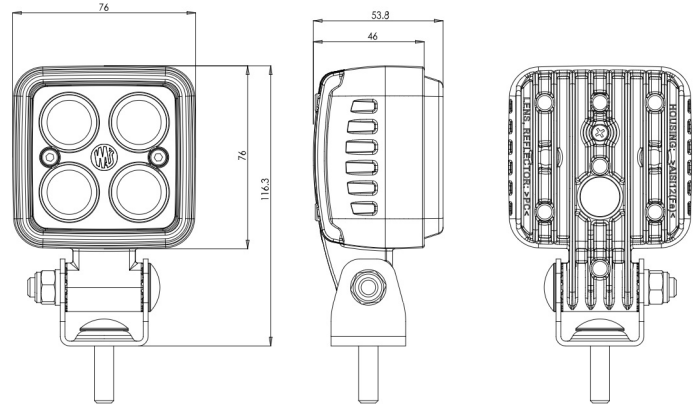

# LIGHTS FRONT AND REAR

VL-SPOT-BL

LED Safety light | blue | for forklift | 12-70V | projection of spot

EAN: 5414184479395

## Specifications

Characteristics	100% aluminium housing 'anti-corrosion' with heat conductive black coating	Lumen	700
Color	Blue	Mounting	Bolt
Colour of LEDs	Blue	Number of LEDs	4
Colour of lens	Clear	Operating voltage	12V - 70V
Connection	Open cable ends	Packing	POS packaging
Dimensions	76 mm x 54 mm x 117 mm	To be ordered by	1
EMC	EMC	Type	Spot projection, Safety lights
IP-degree	IP6K9K	Watt	14 Watt
Length of cable (m)	2,50 m	Weight (kg)	0,550 Kg
Light source	LED		