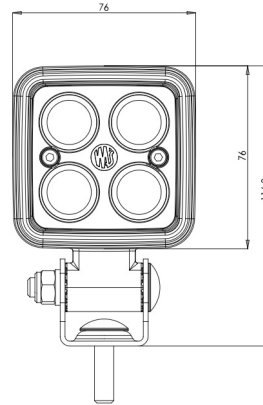

# LIGHTS FRONT AND REAR

VL-SPOT-BL

LED Safety light | blue | for forklift | 12-70V | projection of spot

EAN: 5414184479395

## Specifications

Characteristics	100% aluminium housing 'anti-corrosion' with heat conductive black coating
Color	Blue
Colour of LEDs	Blue
Colour of lens	Clear
Connection	Open cable ends
Dimensions	76 mm x 54 mm x 117 mm
EMC	EMC
IP-degree	IP6K9K
Length of cable (m)	2,50 m
Light source	LED

Lumen	700
Mounting	Bolt
Number of LEDs	4
Operating voltage	12V - 70V
Packing	POS packaging
To be ordered by	1
Type	Spot projection
Type	Safety lights
Watt	14 Watt
Weight (kg)	0,550 Kg