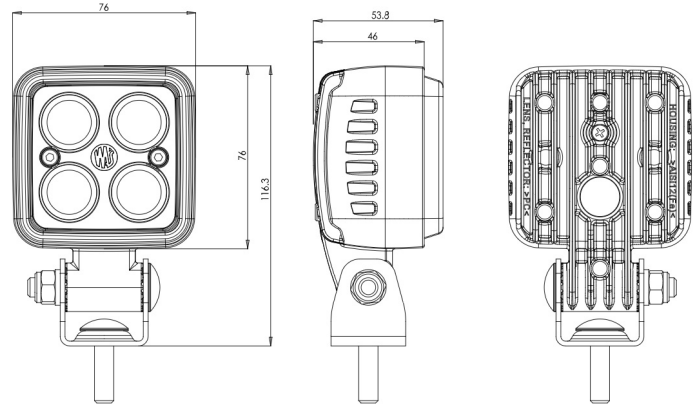

LIGHTS FRONT AND REAR

VL-SPOT-BL

LED Safety light | blue | for forklift | 12-70V | projection of spot

EAN: 5414184479395

Specifications

Characteristics	100% aluminium housing 'anti-corrosion' with heat conductive black coating	Lumen	700
Color	Blue	Mounting	Bolt
Colour of LEDs	Blue	Number of LEDs	4
Colour of lens	Clear	Operating voltage	12V - 70V
Connection	Open cable ends	Packing	POS packaging
Dimensions	76 mm x 54 mm x 117 mm	To be ordered by	1
EMC	EMC	Type	Spot projection
IP-degree	IP6K9K	Type	Safety lights
Length of cable (m)	2,50 m	Watt	14 Watt
Light source	LED	Weight (kg)	0,550 Kg