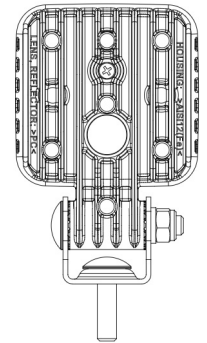

# LIGHTS FRONT AND REAR

VL-SPOT-BL

LED Safety light | blue | for forklift | 12-70V | projection of spot

EAN: 5414184479395

## Specifications

Characteristics	100% aluminium housing 'anti-corrosion' with heat conductive black coating
Color	Blue
Colour of LEDs	Blue
Colour of lens	Clear
Connection	Open cable ends
Dimensions	76 mm x 54 mm x 117 mm
EMC	EMC
IP-degree	IP6K9K
Length of cable (m)	2,50 m
Light source	LED

Lumen	700
Mounting	Bolt
Number of LEDs	4
Operating voltage	12V - 70V
Packing	POS packaging
To be ordered by	1
Type	Spot projection
Type	Safety lights
Watt	14 Watt
Weight (kg)	0,550 Kg