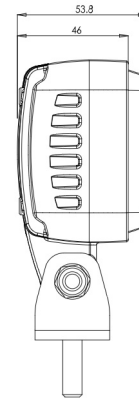

# LIGHTS FRONT AND REAR

VL-SPOT-BL

LED Safety light | blue | for forklift | 12-70V | projection of spot

EAN: 5414184479395

## Specifications

Characteristics	100% aluminium housing 'anti-corrosion' with heat conductive black coating
Color	Blue
Colour of LEDs	Blue
Colour of lens	Clear
Connection	Open cable ends
Dimensions	76 mm x 54 mm x 117 mm
EMC	EMC
IP-degree	IP6K9K
Length of cable (m)	2,50 m
Light source	LED

Lumen	700
Mounting	Bolt
Number of LEDs	4
Operating voltage	12V - 70V
Packing	POS packaging
To be ordered by	1
Type	Spot projection
Type	Safety lights
Watt	14 Watt
Weight (kg)	0,550 Kg