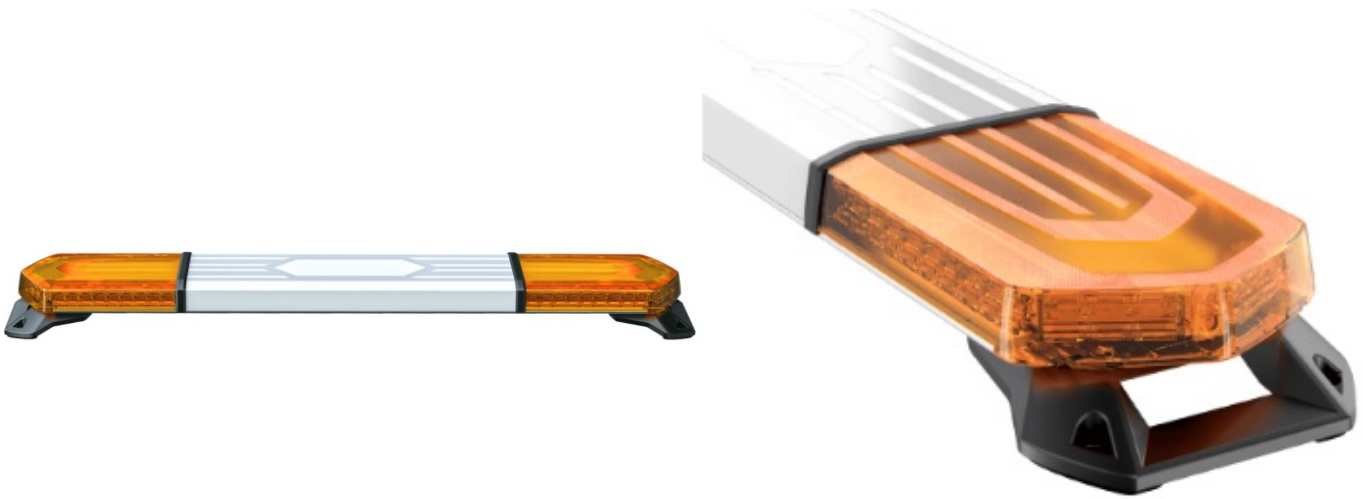

LED LIGHTBARS

KUIPER-120-OR

KUIPER LED lightbar | 120 cm | amber | 12/24V

EAN: 5414184963283

Specifications

Characteristics	Without control box, no roof connector	Length of cable (m)	3 m
Color	Amber	Light source	LED
Colour of lens	Amber, White centre section	Mounting	Fixed
Dimensions	1222 mm x 241,8 x 58,5 mm	Number of flash patterns	31
ECE R65 Class 1	Yes	Operating voltage	12V - 24V
EMC	EMC R10	Series	Kuiper
EMC R10	Yes	Supplied with	Cable, universal mounting brackets
Length	MEDIUM (101 - 130 cm)	To be ordered by	1
Length mm	1222	Waterproof	IPX5