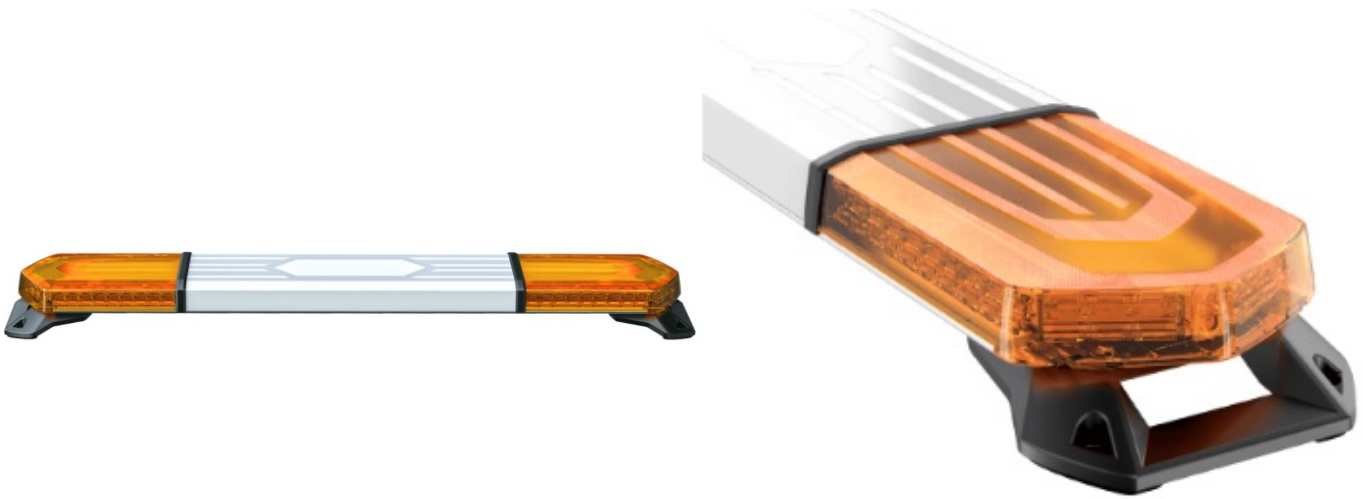

# LED LIGHTBARS

KUIPER-120-OR

KUIPER LED lightbar | 120 cm | amber | 12/24V

EAN: 5414184963283

## Specifications

Characteristics	Without control box, no roof connector	Length of cable (m)	3 m
Color	Amber	Light source	LED
Colour of lens	Amber, White centre section	Mounting	Fixed
Dimensions	1222 mm x 241,8 x 58,5 mm	Number of flash patterns	31
ECE R65 Class 1	Yes	Operating voltage	12V - 24V
EMC	EMC R10	Series	Kuiper
EMC R10	Yes	Supplied with	Cable, universal mounting brackets
Length	MEDIUM (101 - 130 cm)	To be ordered by	1
Length mm	1222	Waterproof	IPX5