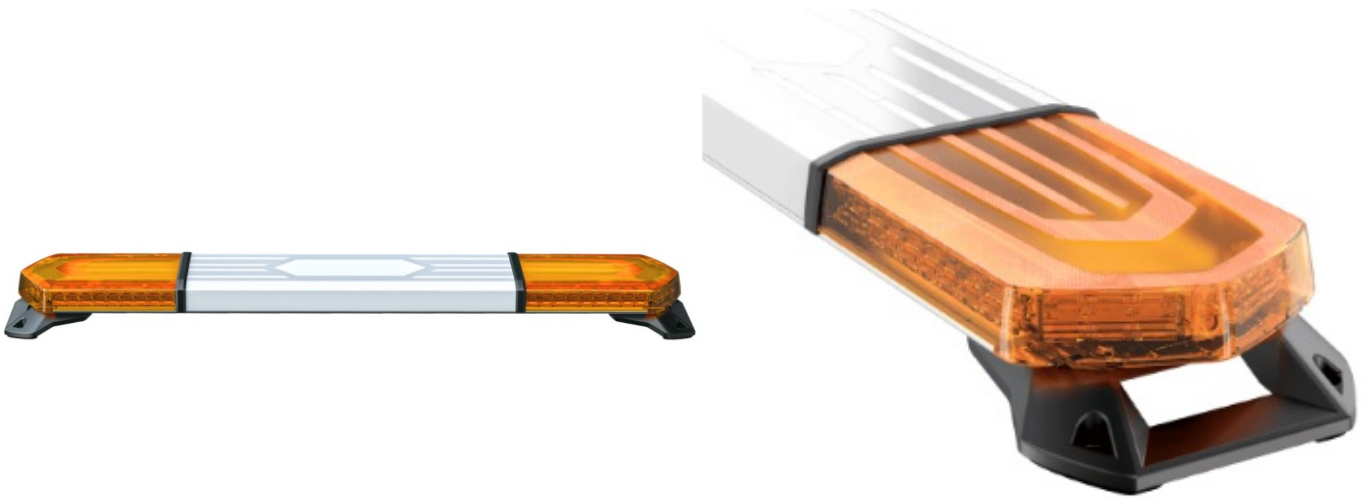

LED LIGHTBARS

KUIPER-120-OR

KUIPER LED lightbar | 120 cm | amber | 12/24V

EAN: 5414184963283

Specifications

Characteristics	Without control box, no roof connector	Length range	MEDIUM (101 - 130 cm)
Color	Amber	Light source	LED
Colour of lens	Amber, White centre section	Mounting	Fixed
Dimensions	1222 mm x 241,8 x 58,5 mm	Number of flash patterns	31
ECE R65 Class 1	Yes	Operating voltage	12V - 24V
EMC	EMC R10	Series	Kuiper
EMC R10	Yes	Supplied with	Cable, universal mounting brackets
Length mm	1222	To be ordered by	1
Length of cable (m)	3 m	Waterproof	IPX5