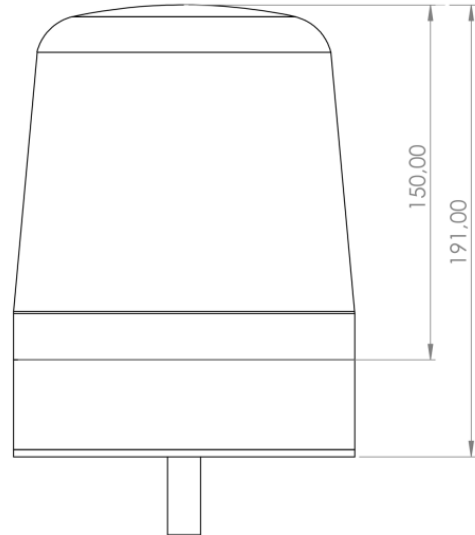

ROTATING BEACONS

SPIRIT-DV-BL

Beacon | LED | 1 bolt mounting | 12-24V | blue

EAN: 5414184038967

Specifications

Color	Blue	Light source	LED
Colour of lens	Blue	Mounting	1 bolt mounting
Connection	Open cable ends	Number of LEDs	16
Diameter mm	150 mm	Number of flash patterns	3
ECE R65 Class 1	Yes	Operating voltage	12V - 24V
EMC R10	Yes	Operation temperature	-30°C / +65°C
Height mm	180 mm	Packing	White box with label
Height range	171 - 210 mm	Synchronisable	Yes
IP-degree	IP65	To be ordered by	1
Length of cable (m)	2,50 m	Weight (kg)	1 Kg