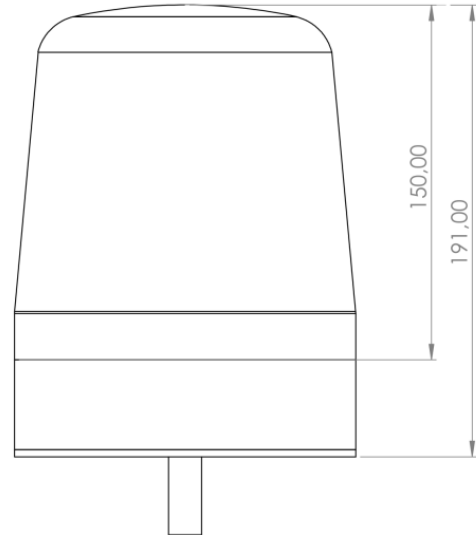

ROTATING BEACONS

SPIRIT-DV-BL

Beacon | LED | 1 bolt mounting | 12-24V | blue

EAN: 5414184038967

Specifications

Color	Blue	Light source	LED
Colour of lens	Blue	Mounting	1 bolt mounting
Connection	Open cable ends	Number of LEDs	16
Diameter mm	150 mm	Number of flash patterns	3
ECE R65 Class 1	Yes	Operating voltage	12V - 24V
EMC R10	Yes	Operation temperature	-30°C / +65°C
Height mm	180 mm	Packing	White box with label
Height range	171 - 210 mm	Synchronisable	Yes
IP-degree	IP65	To be ordered by	1
Length of cable (m)	2,50 m	Weight (kg)	1 Kg