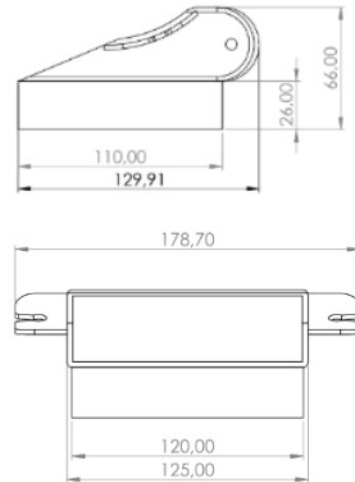

LED FLASHERS

PILOT-BL-BAT

Dashboard LED Flasher | 6 LEDs | battery | blue

EAN: 5414184732575

Specifications

Color	Blue	Number of LEDs	6
Colour of lens	Clear	Number of flash patterns	19
Dimensions	174 mm x 130 mm x 45 mm	Operating voltage	Battery
EMC R10	Yes	Shape	Rectangular/long/elongated
Good to know	More than 4 hours battery run-time	To be ordered by	1
Light source	LED	Watt	12 Watt
Mounting	Surface mount, Windshield and rear window	Weight (kg)	0,701 Kg