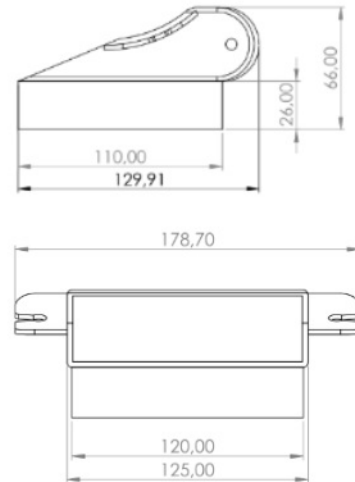

# LED FLASHERS

PILOT-BL-BAT

Dashboard LED Flasher | 6 LEDs | battery | blue

EAN: 5414184732575

## Specifications

Color	Blue	Number of LEDs	6
Colour of lens	Clear	Number of flash patterns	19
Dimensions	174 mm x 130 mm x 45 mm	Operating voltage	Battery
EMC R10	Yes	Shape	Rectangular/long/elongated
Good to know	More than 4 hours battery run-time	To be ordered by	1
Light source	LED	Watt	12 Watt
Mounting	Surface mount, Windshield and rear window	Weight (kg)	0,701 Kg