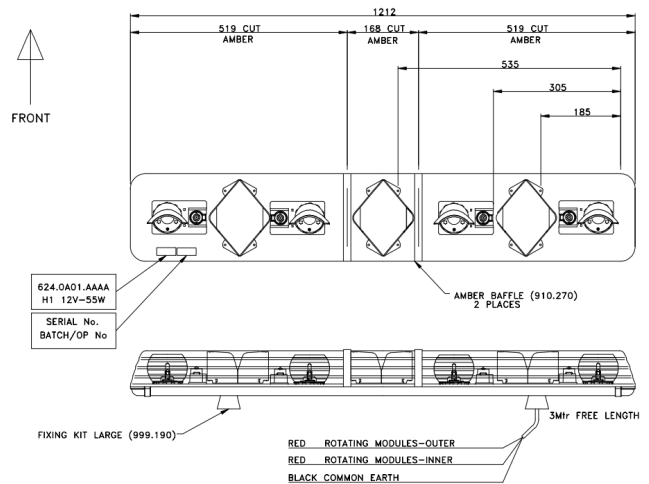

LED LIGHTBARS

ROTATOR-120-OR

ROTATOR halogen lightbar | 120 cm | amber | 12-24V

EAN: 5414184362871

Specifications

Characteristics	Without control box, no roof connector
Color	Amber
Colour of lens	Amber
Dimensions	1212 mm x 210 mm x 110 mm
ECE R65 Class 1	Yes
EMC R10	Yes
Good to know	Dual voltage user selectable belt positions for 12V and 24V applications

Halogen rotating units	4
Length	MEDIUM (101 - 130 cm)
Length of cable (m)	3 m
Light source	Halogen
Mounting	Fixed
Operating voltage	12V - 24V
To be ordered by	1