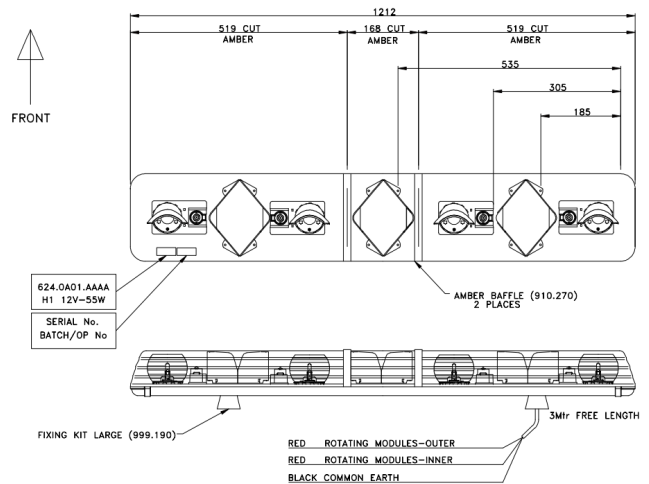

LED LIGHTBARS

ROTATOR-120-OR

ROTATOR halogen lightbar | 120 cm | amber | 12-24V

EAN: 5414184362871

Specifications

Characteristics	Without control box, no roof connector
Color	Amber
Colour of lens	Amber
Dimensions	1212 mm x 210 mm x 110 mm
ECE R65 Class 1	Yes
EMC R10	Yes
Good to know	Dual voltage user selectable belt positions for 12V and 24V applications

Halogen rotating units	4
Length of cable (m)	3 m
Length range	MEDIUM (101 - 130 cm)
Light source	Halogen
Mounting	Fixed
Operating voltage	12V - 24V
To be ordered by	1