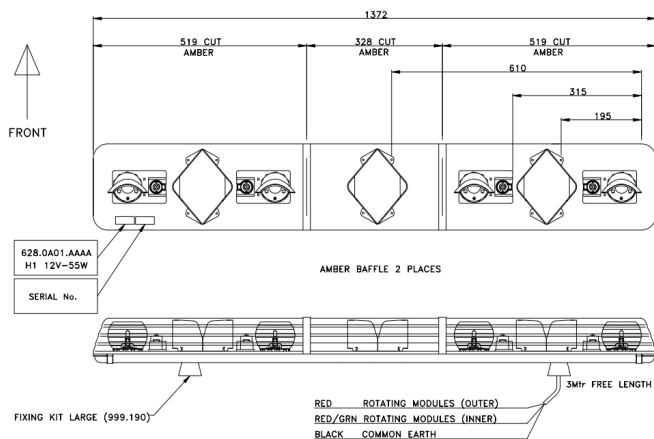

LED LIGHTBARS

ROTATOR-140-OR

ROTATOR halogen lightbar | 140 cm | amber | 12-24V

EAN: 5414184609570

Specifications

Characteristics	Without control box, no roof connector
Color	Amber
Colour of lens	Amber
Dimensions	1372 mm x 210 mm x 110 mm
ECE R65 Class 1	Yes
EMC R10	Yes
Good to know	Dual voltage user selectable belt positions for 12V and 24V applications

Halogen rotating units	4
Length	LARGE (131 - 150 cm)
Length of cable (m)	3 m
Light source	Halogen
Mounting	Fixed
Operating voltage	12V - 24V
To be ordered by	1