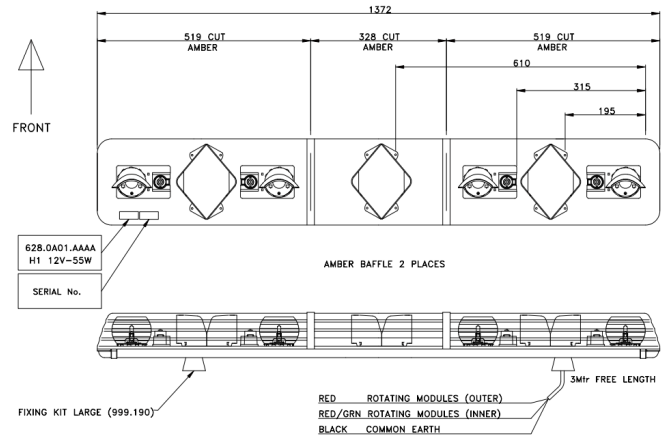

LED LIGHTBARS

ROTATOR-140-OR

ROTATOR halogen lightbar | 140 cm | amber | 12-24V

EAN: 5414184609570

Specifications

Characteristics	Without control box, no roof connector
Color	Amber
Colour of lens	Amber
Dimensions	1372 mm x 210 mm x 110 mm
ECE R65 Class 1	Yes
EMC R10	Yes
Good to know	Dual voltage user selectable belt positions for 12V and 24V applications

Halogen rotating units	4
Length	LARGE (131 - 150 cm)
Length of cable (m)	3 m
Light source	Halogen
Mounting	Fixed
Operating voltage	12V - 24V
To be ordered by	1