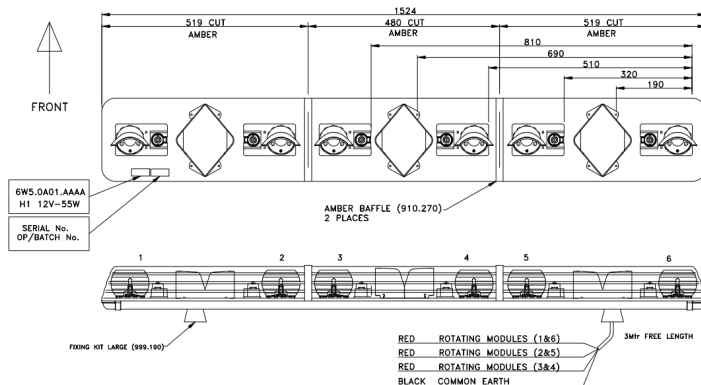

LED LIGHTBARS

ROTATOR-150-OR

ROTATOR halogen lightbar | 150 cm | amber | 12-24V

EAN: 5414184656901

Specifications

Characteristics	Without control box, no roof connector
Color	Amber
Colour of lens	Amber
Dimensions	1524 mm x 210 mm x 110 mm
ECE R65 Class 1	Yes
EMC R10	Yes
Good to know	Dual voltage user selectable belt positions for 12V and 24V applications

Halogen rotating units	6
Length	LARGE (131 - 150 cm)
Length of cable (m)	3 m
Light source	Halogen
Mounting	Fixed
Operating voltage	12V - 24V
To be ordered by	1