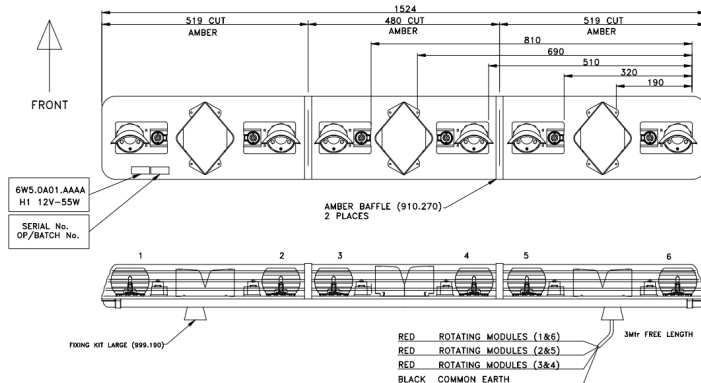

LED LIGHTBARS

ROTATOR-150-OR

ROTATOR halogen lightbar | 150 cm | amber | 12-24V

EAN: 5414184656901

Specifications

Characteristics	Without control box, no roof connector
Color	Amber
Colour of lens	Amber
Dimensions	1524 mm x 210 mm x 110 mm
ECE R65 Class 1	Yes
EMC R10	Yes
Good to know	Dual voltage user selectable belt positions for 12V and 24V applications

Halogen rotating units	6
Length	LARGE (131 - 150 cm)
Length of cable (m)	3 m
Light source	Halogen
Mounting	Fixed
Operating voltage	12V - 24V
To be ordered by	1