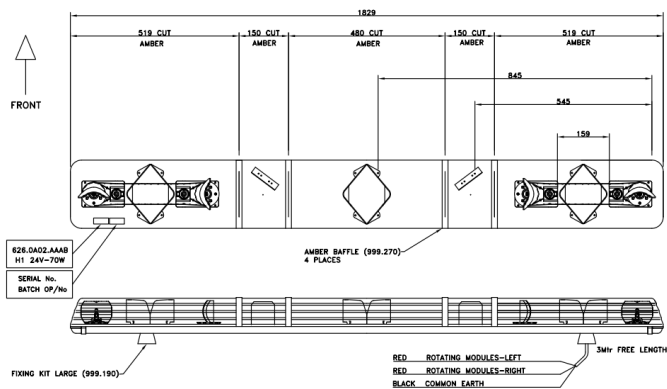

# LED LIGHTBARS

ROTATOR-180-OR

ROTATOR halogen lightbar | 180 cm | amber | 12-24V

EAN: 5414184527423

## Specifications

Characteristics	Without control box, no roof connector
Color	Amber
Colour of lens	Amber
Dimensions	1829 mm x 210 mm x 110 mm
ECE R65 Class 1	Yes
EMC R10	Yes
Good to know	Dual voltage user selectable belt positions for 12V and 24V applications

Halogen rotating units	4
Length	X-LARGE (151 - 200 cm)
Length of cable (m)	3 m
Light source	Halogen
Mounting	Fixed
Operating voltage	12V - 24V
To be ordered by	1