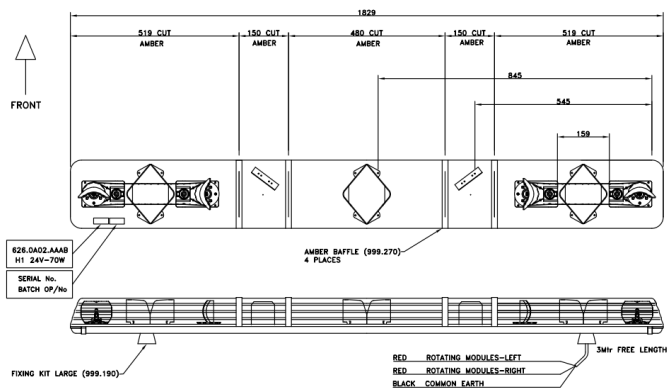

LED LIGHTBARS

ROTATOR-180-OR

ROTATOR halogen lightbar | 180 cm | amber | 12-24V

EAN: 5414184527423

Specifications

Characteristics	Without control box, no roof connector
Color	Amber
Colour of lens	Amber
Dimensions	1829 mm x 210 mm x 110 mm
ECE R65 Class 1	Yes
EMC R10	Yes
Good to know	Dual voltage user selectable belt positions for 12V and 24V applications

Halogen rotating units	4
Length	X-LARGE (151 - 200 cm)
Length of cable (m)	3 m
Light source	Halogen
Mounting	Fixed
Operating voltage	12V - 24V
To be ordered by	1