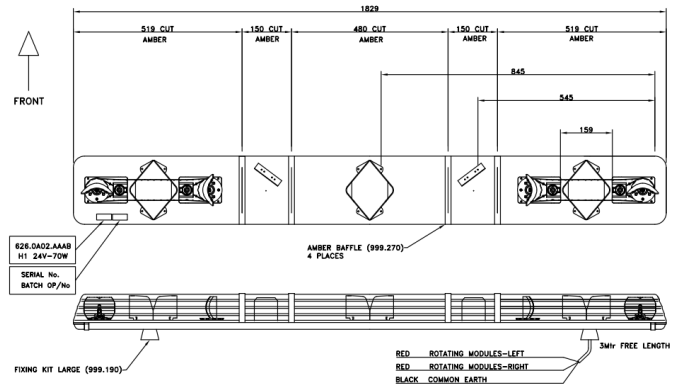

LED LIGHTBARS

ROTATOR-180-OR

ROTATOR halogen lightbar | 180 cm | amber | 12-24V

EAN: 5414184527423

Specifications

Characteristics	Without control box, no roof connector
Color	Amber
Colour of lens	Amber
Dimensions	1829 mm x 210 mm x 110 mm
ECE R65 Class 1	Yes
EMC R10	Yes
Good to know	Dual voltage user selectable belt positions for 12V and 24V applications

Halogen rotating units	4
Length of cable (m)	3 m
Length range	X-LARGE (151 - 200 cm)
Light source	Halogen
Mounting	Fixed
Operating voltage	12V - 24V
To be ordered by	1