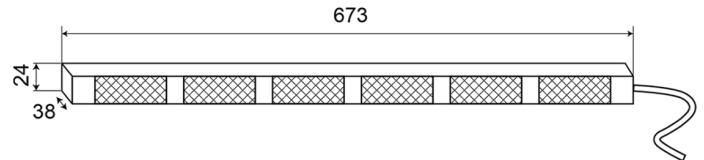

LED TRAFFIC ADVISORS

TRAFLED6-OC

LED traffic advisor | 6 modules | 12-24V | amber/white

EAN: 5414184428362

Specifications

Color	Amber/white	Number of LEDs	6x3
Colour of lens	Clear	Number of flash patterns	20 warning +11 arrow
Connection	Open cable ends	Number of modules	6
Dimensions	673 mm x 38 mm x 24 mm	Operating voltage	12V - 24V
EMC	EMC R10	Operation temperature	-30°C / +65°C
EMC R10	Yes	Supplied with	Control box, universal mounting brackets, cables, manual
IP-degree	IP67	To be ordered by	1
Length of cable (m)	3 m	Watt	18,60 Watt
Light source	LED	Weight (kg)	1,400 Kg
Mounting	Fixed		