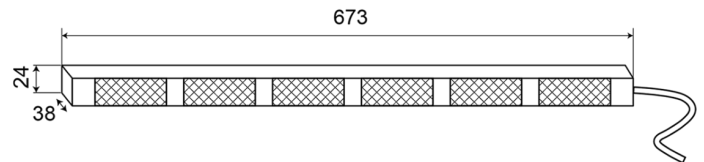

# LED TRAFFIC ADVISORS

TRAFLED6-OC

LED traffic advisor | 6 modules | 12-24V | amber/white

EAN: 5414184428362

## Specifications

Color	Amber/white	Number of LEDs	6x3
Colour of lens	Clear	Number of flash patterns	20 warning +11 arrow
Connection	Open cable ends	Number of modules	6
Dimensions	673 mm x 38 mm x 24 mm	Operating voltage	12V - 24V
EMC	EMC R10	Operation temperature	-30°C / +65°C
EMC R10	Yes	Supplied with	Control box, universal mounting brackets, cables, manual
IP-degree	IP67	To be ordered by	1
Length of cable (m)	3 m	Watt	18,60 Watt
Light source	LED	Weight (kg)	1,400 Kg
Mounting	Fixed		