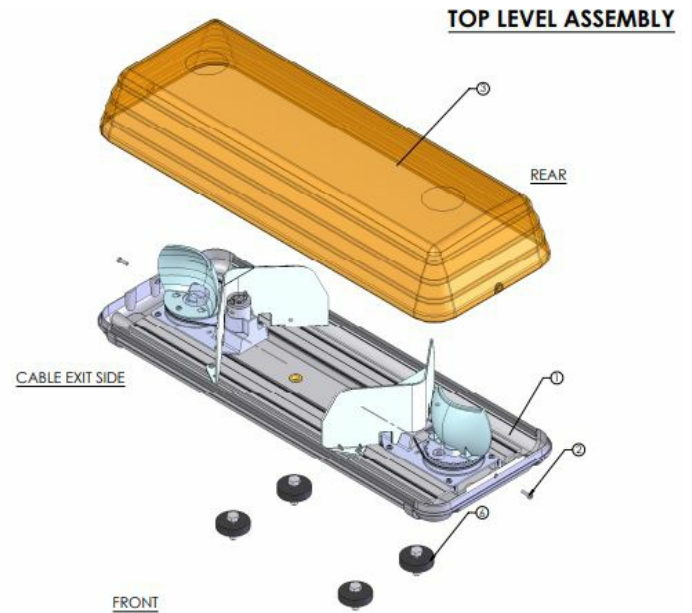

LED LIGHTBARS

ROTATOR-060-OR

ROTATOR halogen lightbar | 60 cm | amber | 12-24V

EAN: 5414184332898

Specifications

Characteristics	Without control box, no roof connector
Color	Amber
Colour of lens	Amber
Current draw 12V Amp	9.2 amp
Dimensions	570 mm x 210 mm x 110 mm
ECE R65 Class 1	Yes
EMC R10	Yes
Good to know	Dual voltage user selectable belt positions for 12V and 24V applications

Halogen rotating units	2
Length	MINI (0-100 cm)
Length of cable (m)	3 m
Light source	Halogen
Mounting	Fixed
Operating voltage	12V - 24V
To be ordered by	1