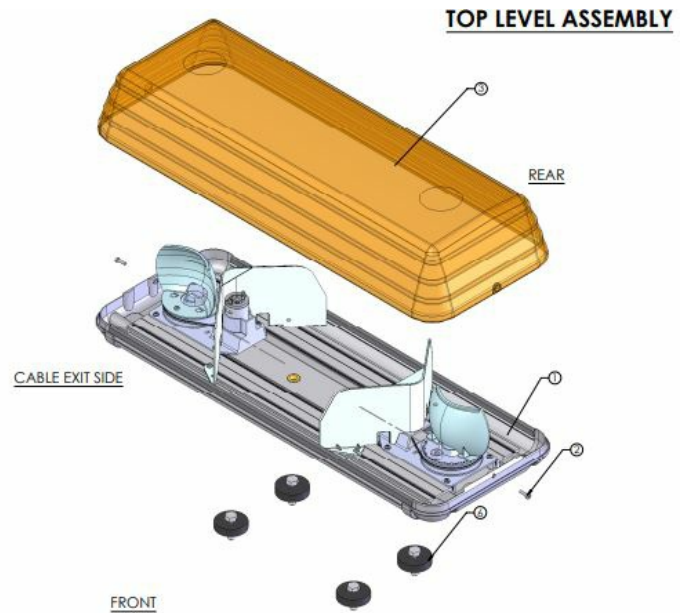

LED LIGHTBARS

ROTATOR-060-OR

ROTATOR halogen lightbar | 60 cm | amber | 12-24V

EAN: 5414184332898

Specifications

Characteristics	Without control box, no roof connector	Halogen rotating units	2
Color	Amber	Length of cable (m)	3 m
Colour of lens	Amber	Length range	MINI (0-100 cm)
Current draw 12V Amp	9.2 amp	Light source	Halogen
Dimensions	570 mm x 210 mm x 110 mm	Mounting	Fixed
ECE R65 Class 1	Yes	Operating voltage	12V - 24V
EMC R10	Yes	To be ordered by	1
Good to know	Dual voltage user selectable belt positions for 12V and 24V applications		