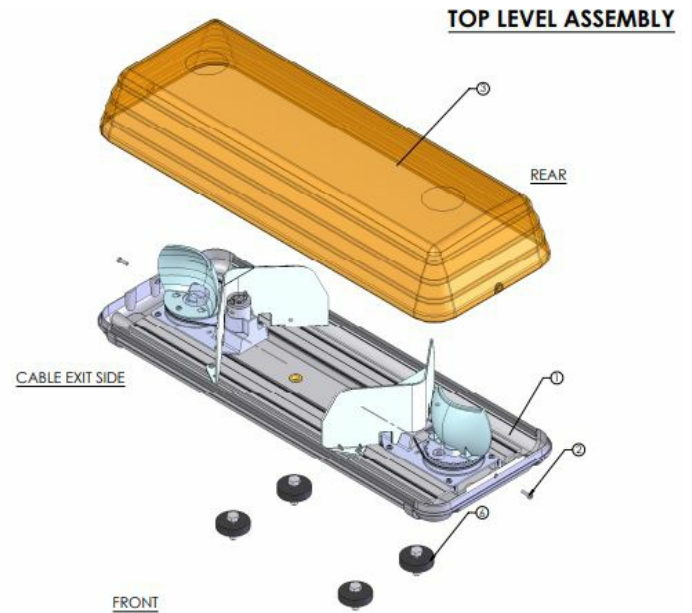

# LED LIGHTBARS

ROTATOR-060-OR

ROTATOR halogen lightbar | 60 cm | amber | 12-24V

EAN: 5414184332898

## Specifications

Characteristics	Without control box, no roof connector
Color	Amber
Colour of lens	Amber
Current draw 12V Amp	9.2 amp
Dimensions	570 mm x 210 mm x 110 mm
ECE R65 Class 1	Yes
EMC R10	Yes
Good to know	Dual voltage user selectable belt positions for 12V and 24V applications

Halogen rotating units	2
Length	MINI (0-100 cm)
Length of cable (m)	3 m
Light source	Halogen
Mounting	Fixed
Operating voltage	12V - 24V
To be ordered by	1