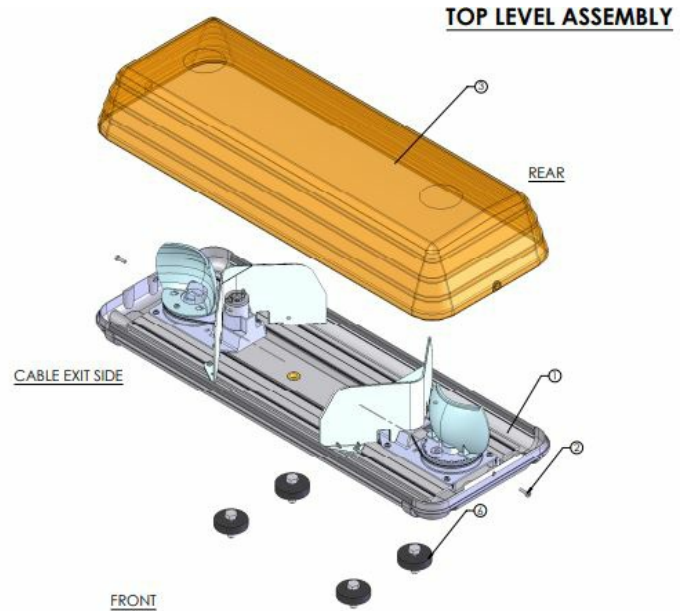

# LED LIGHTBARS

ROTATOR-060-OR

ROTATOR halogen lightbar | 60 cm | amber | 12-24V

EAN: 5414184332898

## Specifications

Characteristics	Without control box, no roof connector	Halogen rotating units	2
Color	Amber	Length	MINI (0-100 cm)
Colour of lens	Amber	Length of cable (m)	3 m
Current draw 12V Amp	9.2 amp	Light source	Halogen
Dimensions	570 mm x 210 mm x 110 mm	Mounting	Fixed
ECE R65 Class 1	Yes	Operating voltage	12V - 24V
EMC R10	Yes	To be ordered by	1
Good to know	Dual voltage user selectable belt positions for 12V and 24V applications		