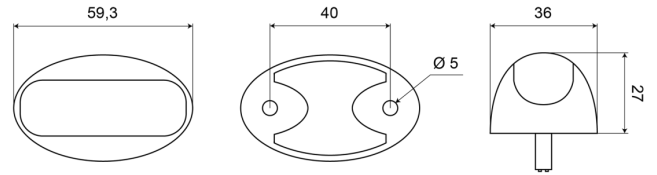

MARKERLIGHTS

3168.0105090

LED marker light | 3LEDs | 12-24V | white

EAN: 5414184390706

Specifications

Certification	ECE R7
Color	White
Colour of lens	Clear
Connection	Open cable ends
Dimensions	27 mm x 36 mm x 59,3 mm
EMC	EMC
Functions	Front end-outline lamp
IP-degree	IP68
Length of cable (m)	0,50 m
Light source	LED

Mounting	Surface mount
Mounting side	Front
Number of LEDs	3
Operating voltage	12V - 24V
Packing	POS packaging
To be ordered by	50
Weight (kg)	0,061 Kg