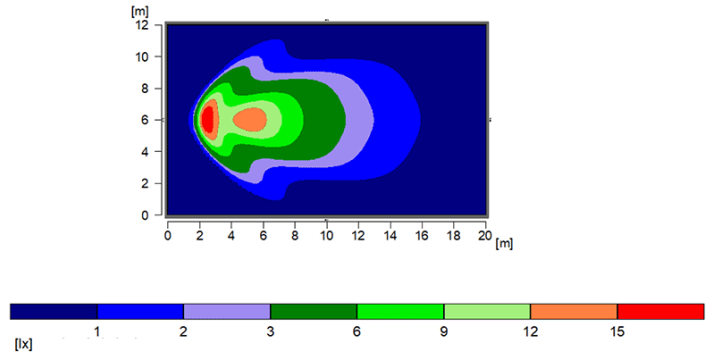

WORK LIGHTS

482LED-6

LED worklamp | 11-24V | long | 1000 lumen

EAN: 5414184062078

Specifications

Color	White	Lumen	1000 lumen
Colour of LEDs	White	Lumen range	Medium (800 - 2000 Lumen)
Colour of lens	Clear	Mounting	Bracket omega type
Connection	Open cable ends	Number of LEDs	6
Dimensions	146,5 mm x 33 mm (95 mm)	Operating voltage	12V - 24V
EMC	EMC R10	Operation temperature	-30°C / +65°C
EMC R10	Yes	Packing	White box with label
Good to know	Housing in PP and a sturdy PC lens	To be ordered by	1
IP-degree	IP66+IP68	Type	Long
Length of cable (m)	2,50 m	Watt	8 Watt
Light source	LED	Weight (kg)	0,400 Kg