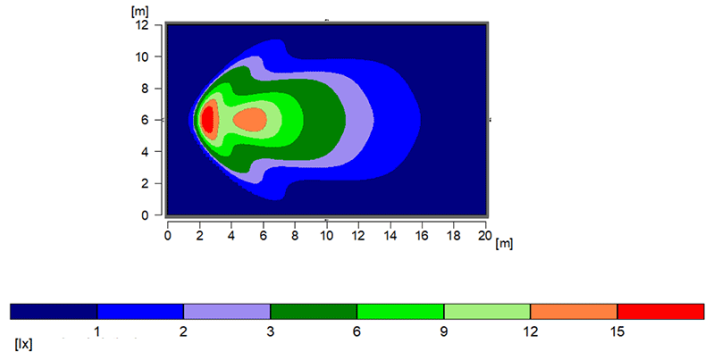

WORK LIGHTS

482LED-6

LED worklamp | 11-24V | long | 1000 lumen

EAN: 5414184062078

Specifications

Color	White	Lumen	1000 lumen
Colour of LEDs	White	Lumen range	Medium (800 - 2000 Lumen)
Colour of lens	Clear	Mounting	Bracket omega type
Connection	Open cable ends	Number of LEDs	6
Dimensions	146,5 mm x 33 mm (95 mm)	Operating voltage	12V - 24V
EMC	EMC R10	Operation temperature	-30°C / +65°C
EMC R10	Yes	Packing	White box with label
Good to know	Housing in PP and a sturdy PC lens	To be ordered by	1
IP-degree	IP66+IP68	Type	Long
Length of cable (m)	2,50 m	Watt	8 Watt
Light source	LED	Weight (kg)	0,400 Kg