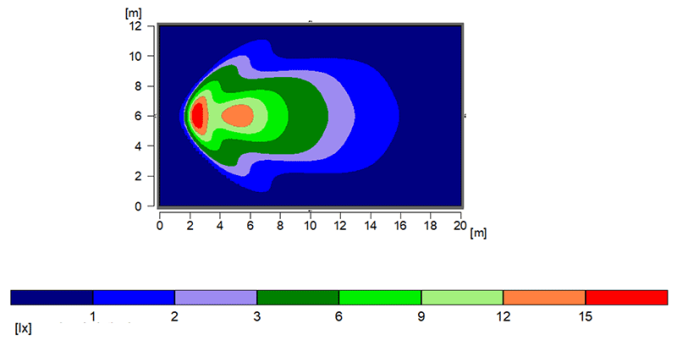

WORK LIGHTS

482LED-6

LED worklamp | 11-24V | long | 1000 lumen

EAN: 5414184062078

Specifications

Color	White
Colour of LEDs	White
Colour of lens	Clear
Connection	Open cable ends
EMC	EMC R10
EMC R10	Yes
Good to know	Housing in PP and a sturdy PC lens
IP-degree	IP66+IP68
Length of cable (m)	2,5 m
Light source	LED
Lumen	1040
Lumen range	Medium 800 - 2000 Lumen

Mounting	Bracket omega type
Number of LEDs	6
Operating voltage	12V - 24V
Operation temperature	-30°C / +65°C
Packing	White box with label
To be ordered by	1
Type	Long
Watt	8 Watt
Weight (kg)	0,4 Kg