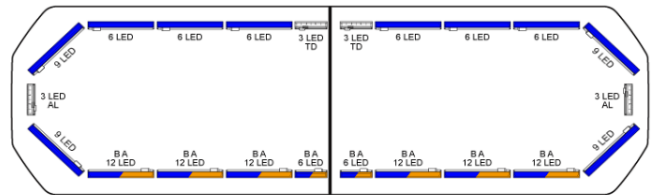

LED LIGHTBARS

SVB-111-CLBL-
BASIC

Silverblade LED lightbar | 111 cm | basic | blue | 12V

EAN: 5414184545533

Specifications

| | | | |
|----------------------------|--|---------------------|-------------------------------|
| Automatic day/night sensor | Yes, integrated | Length of cable (m) | 4,50 m |
| Characteristics | Without control box, no roof connector | Light source | LED |
| Color | Blue | Mounting | Fixed |
| Colour of lens | Clear | Number of LEDs | 168 |
| Connection | Open cable ends | Operating voltage | 12V |
| Current draw 12V Amp | Average 12 amp , max 24 amp | Packing | Brown box with label |
| Dimensions | 1112 mm x 293 mm x 43 mm (without mounting brackets) | Protocol | CANBUS, pre-programmed |
| Directional arrow | Yes, both front and rear | Roof connector | No, but possible as an option |
| ECE R65 Class 2 | Yes | Series | Silverblade |
| EMC R10 | Yes | To be ordered by | 1 |
| Good to know | Low profile mounting brackets are included | Waterproof | Yes |
| Length | MEDIUM (101 - 130 cm) | | |