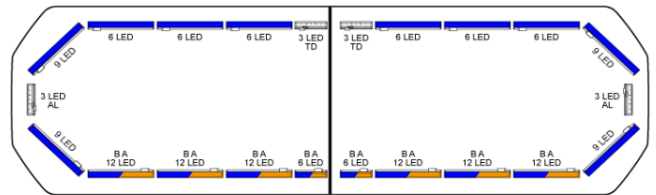

LED LIGHTBARS

SVB-111-CLBL-
BASIC

Silverblade LED lightbar | 111 cm | basic | blue | 12V

EAN: 5414184545533

Specifications

Automatic day/night sensor	Yes, integrated	Length of cable (m)	4,50 m
Characteristics	Without control box, no roof connector	Light source	LED
Color	Blue	Mounting	Fixed
Colour of lens	Clear	Number of LEDs	168
Connection	Open cable ends	Operating voltage	12V
Current draw 12V Amp	Average 12 amp , max 24 amp	Packing	Brown box with label
Dimensions	1112 mm x 293 mm x 43 mm (without mounting brackets)	Protocol	CANBUS, pre-programmed
Directional arrow	Yes, both front and rear	Roof connector	No, but possible as an option
ECE R65 Class 2	Yes	Series	Silverblade
EMC R10	Yes	To be ordered by	1
Good to know	Low profile mounting brackets are included	Waterproof	Yes
Length	MEDIUM (101 - 130 cm)		