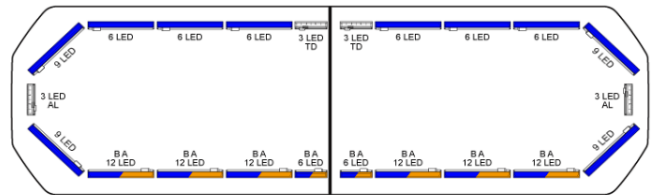

LED LIGHTBARS

SVB-111-CLBL-
BASIC

Silverblade LED lightbar | 111 cm | basic | blue | 12V

EAN: 5414184545533

Specifications

Automatic day/night sensor	Yes, integrated
Characteristics	Without control box, no roof connector
Color	Blue
Colour of lens	Clear
Connection	Open cable ends
Current draw 12V Amp	Average 12 amp , max 24 amp
Dimensions	1112 mm x 293 mm x 43 mm (without mounting brackets)
Directional arrow	Yes, both front and rear
ECE R65 Class 2	Yes
EMC R10	Yes
Good to know	Low profile mounting brackets are included
Length	MEDIUM (101 - 130 cm)

Length of cable (m)	4,50 m
Light source	LED
Mounting	Fixed
Number of LEDs	168
Operating voltage	12V
Packing	Brown box with label
Protocol	CANBUS, pre-programmed
Roof connector	No, but possible as an option
Series	Silverblade
To be ordered by	1
Waterproof	Yes