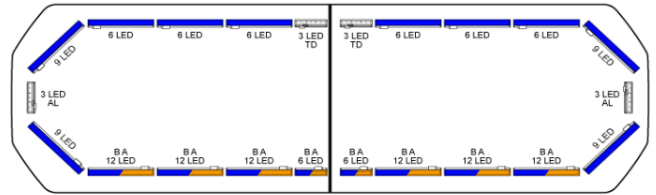

# LED LIGHTBARS

SVB-111-CLBL-  
BASIC

Silverblade LED lightbar | 111 cm | basic | blue | 12V

EAN: 5414184545533

## Specifications

Automatic day/night sensor	Yes, integrated
Characteristics	Without control box, no roof connector
Color	Blue
Colour of lens	Clear
Connection	Open cable ends
Current draw 12V Amp	Average 12 amp , max 24 amp
Dimensions	1112 mm x 293 mm x 43 mm (without mounting brackets)
Directional arrow	Yes, both front and rear
ECE R65 Class 2	Yes
EMC R10	Yes
Good to know	Low profile mounting brackets are included
Length of cable (m)	4,50 m

Length range	MEDIUM (101 - 130 cm)
Light source	LED
Mounting	Fixed
Number of LEDs	168
Operating voltage	12V
Packing	Brown box with label
Protocol	CANBUS, pre-programmed
Roof connector	No, but possible as an option
Series	Silverblade
To be ordered by	1
Waterproof	Yes