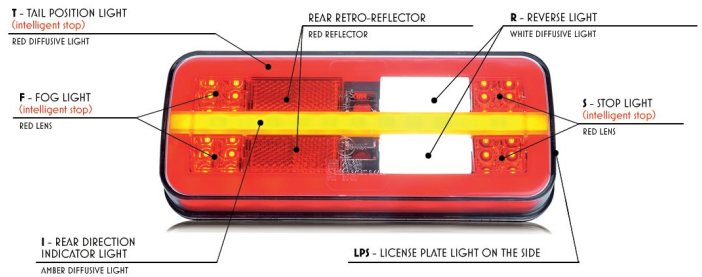

LIGHTS FRONT AND REAR

1850-DEUMOL

LED rear light | left+right | 12-24V

EAN: 5414184825109

Specifications

Certification	ECE	Mounting side	Rear - Left & right
Color	Amber/red/white	Operating voltage	12V - 24V
Colour of lens	Amber/red/white	Operation temperature	-30°C / +65°C
Connection	Open cable ends	Packing	POS packaging
Dimensions	200 mm x 85 mm x 30 mm	Supplied with	Mounting screws
EMC	EMC R10	To be ordered by	1
EMC R10	Yes	Type	Rear lights
Good to know	Kan horizontaal en vertikaal gemonteerd worden	With Direction indicator	Yes
IP-degree	IP66+IP68	With Rear fog light	Yes
Length of cable (m)	0,25 m	With Reversing light	Yes
Light source	LED	With Tail-Stop	Yes
Mounting	Surface mount	Without triangular reflector	Yes