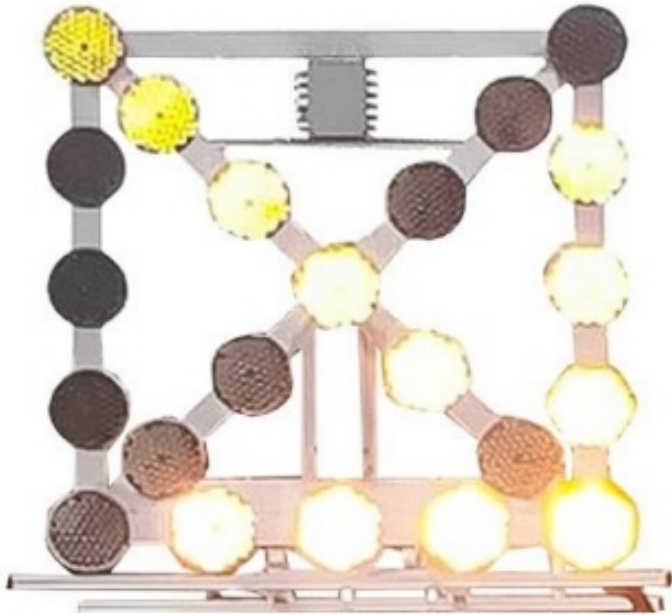

# LED TRAFFIC ADVISORS

DSP-140-12V

Roof signalisation panel | Ø 20cm | fold-up | 12V | amber

EAN: 5414184182622

## Specifications

|               |                            |                   |                                  |
|---------------|----------------------------|-------------------|----------------------------------|
| Certification | EN12352 L8H                | Functions         | Horizontal arrow right           |
| Color         | Amber                      | Good to know      | Linak actuator and 2 air springs |
| Diameter mm   | 200 mm                     | Number of modules | 22                               |
| Dimensions    | 1400 mm x 1400 mm x 350 mm | Operating voltage | 12V                              |
| Functions     | Flashing                   | Supplied with     | Control box                      |
| Functions     | Horizontal arrow left      | Weight (kg)       | 39 kg                            |