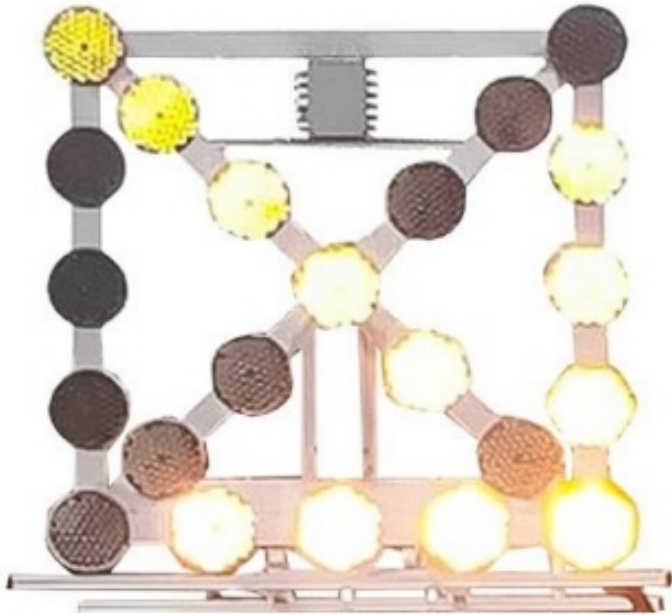

LED TRAFFIC ADVISORS

DSP-140-12V

Roof signalisation panel | Ø 20cm | fold-up | 12V | amber

EAN: 5414184182622

Specifications

Certification	EN12352 L8H	Functions	Horizontal arrow right
Color	Amber	Good to know	Linak actuator and 2 air springs
Diameter mm	200 mm	Number of modules	22
Dimensions	1400 mm x 1400 mm x 350 mm	Operating voltage	12V
Functions	Flashing	Supplied with	Control box
Functions	Horizontal arrow left	Weight (kg)	39 kg