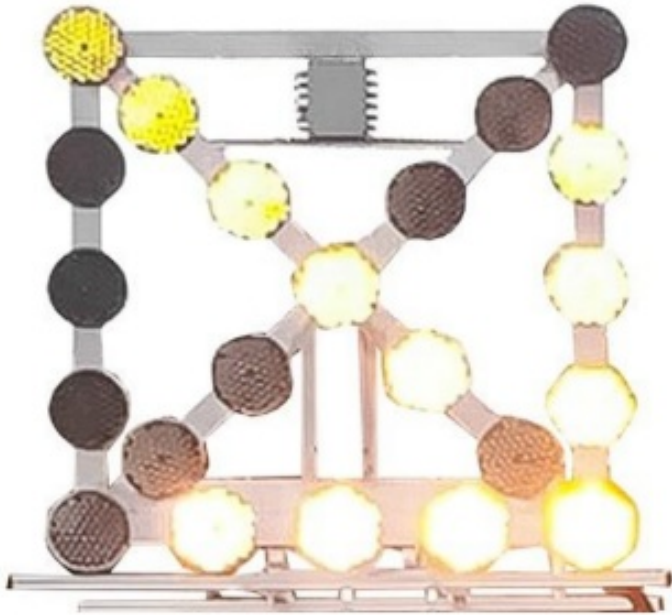

# LED TRAFFIC ADVISORS

DSP-140-12V

Roof signalisation panel | Ø 20cm | fold-up | 12V | amber

EAN: 5414184182622

## Specifications

Certification	EN12352 L8H	Functions	Horizontal arrow right
Color	Amber	Good to know	Linak actuator and 2 air springs
Diameter mm	200 mm	Number of modules	22
Dimensions	1400 mm x 1400 mm x 350 mm	Operating voltage	12V
Functions	Flashing	Supplied with	Control box
Functions	Horizontal arrow left	Weight (kg)	39 kg