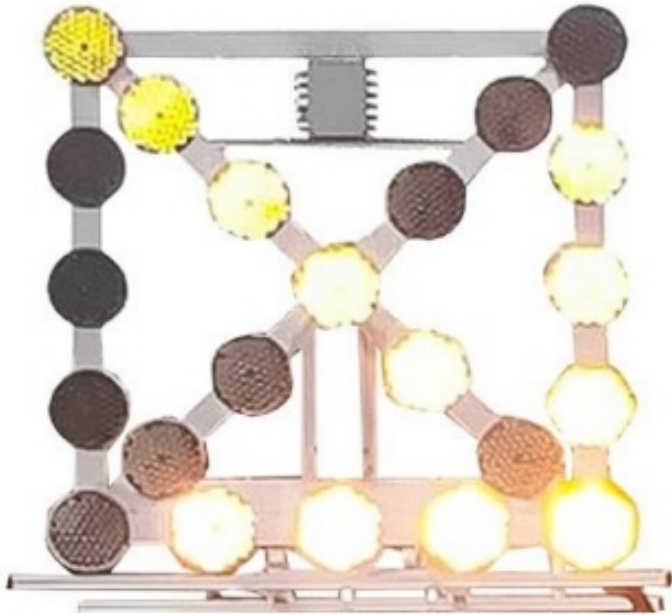

LED TRAFFIC ADVISORS

DSP-140-12V

Roof signalisation panel | Ø 20cm | fold-up | 12V | amber

EAN: 5414184182622

Specifications

Certification	EN12352 L8H
Color	Amber
Diameter mm	200 mm
Dimensions	1400 mm x 1400 mm x 350 mm
Functions	Flashing, Horizontal arrow left, Horizontal arrow right

Good to know	Linak actuator and 2 air springs
Number of modules	22
Operating voltage	12V
Supplied with	Control box
Weight (kg)	39 kg