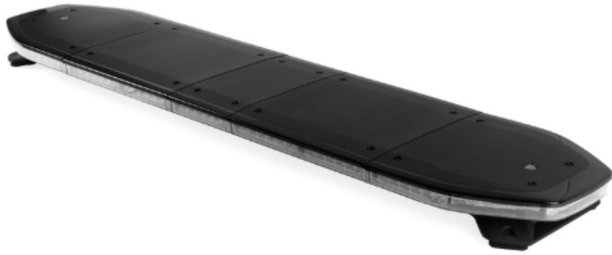

# LED LIGHTBARS

**RDNI37-BL-FULL**

Raiden LED lightbar | 137 cm | full option | blue

EAN: 5414184961012

## Specifications

Alley lights	Yes	ICAO	No
Automatic day/night sensor	Yes, integrated	Length of cable (m)	5 m
Break lights integrated	No	Length range	LARGE (131 - 150 cm)
Characteristics	Without control box, no roof connector	Light source	LED
Color	Blue/white	Mounting	Fixed
Colour of lens	Clear	Number of LEDs	324
Connection	Open cable ends	Operating voltage	12V - 24V
Current draw 12V Amp	Average 12 amp , max 24 amp	Packing	Brown box with label
Dimensions	1371 mm x 308 mm x 40 mm (without mounting brackets)	Protocol	CANBUS, pre-programmed
Directional arrow	Yes, at the back side	Roof connector	No, but possible as an option
ECE R65 Class 1	Yes	Series	Raiden
ECE R65 Class 2	Yes	To be ordered by	1
EMC R10	Yes	Top cover	Black
Good to know	Low profile mounting brackets are included	Waterproof	Yes