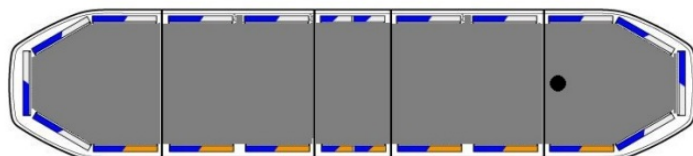

LED LIGHTBARS

RDNI37-BL-FULL

Raiden LED lightbar | 137 cm | full option | blue | 12-24V

EAN: 5414184961012

Specifications

Alley lights	Yes
Automatic day/night sensor	Yes, integrated
Break lights integrated	No
Characteristics	Without control box, no roof connector
Color	Blue/white
Colour of lens	Clear
Connection	Open cable ends
Current draw 12V Amp	Average 12 amp , max 24 amp
Dimensions	1371 mm x 308 mm x 40 mm (without mounting brackets)
Directional arrow	Yes, at the back side
ECE R65 Class 2	Yes
EMC R10	Yes
Good to know	Low profile mounting brackets are included
ICAO	No

Length	LARGE (131 - 150 cm)
Length of cable (m)	5 m
Light source	LED
Mounting	Fixed
Number of LEDs	324
Operating voltage	12V - 24V
Packing	Brown box with label
Protocol	CANBUS, pre-programmed
Roof connector	No, but possible as an option
Series	Raiden
To be ordered by	1
Top cover	Black
Waterproof	Yes