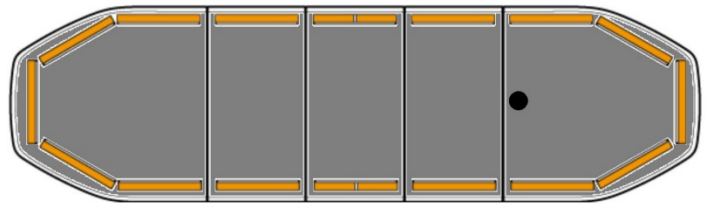

# LED LIGHTBARS

RDN106-OR-  
BASIC

Raiden LED lightbar | 106 cm | basic | amber | 12-24V

EAN: 5414184049710

## Specifications

Alley lights	No
Automatic day/night sensor	Yes, integrated
Break lights integrated	No
Characteristics	Without control box, no roof connector
Color	Amber
Colour of lens	Clear
Connection	Open cable ends
Current draw 12V Amp	Average 12 amp , max 24 amp
Dimensions	1066 mm x 308 mm x 40 mm (without mounting brackets)
Directional arrow	Yes, at the back side
ECE R65 Class 2	Yes
EMC R10	Yes
Good to know	Low profile mounting brackets are included
ICAO	No

Length	MEDIUM (101 - 130 cm)
Length of cable (m)	5 m
Light source	LED
Mounting	Fixed
Number of LEDs	96
Operating voltage	12V - 24V
Packing	Brown box with label
Protocol	CANBUS, pre-programmed
Roof connector	No, but possible as an option
Series	Raiden
To be ordered by	1
Top cover	Black
Waterproof	Yes