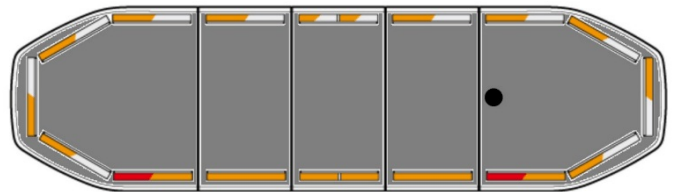

LED LIGHTBARS

RDN106-OR-FULL

Raiden LED lightbar | 106 cm | full option | amber

EAN: 5414184150881

Specifications

Alley lights	Yes	ICAO	No
Automatic day/night sensor	Yes, integrated	Length of cable (m)	5 m
Break lights integrated	Yes	Length range	MEDIUM (101 - 130 cm)
Characteristics	Without control box, no roof connector	Light source	LED
Color	Amber/white	Mounting	Fixed
Colour of lens	Clear	Number of LEDs	174
Connection	Open cable ends	Operating voltage	12V - 24V
Current draw 12V Amp	Average 12 amp , max 24 amp	Packing	Brown box with label
Dimensions	1066 mm x 308 mm x 40 mm (without mounting brackets)	Protocol	CANBUS, pre-programmed
Directional arrow	Yes, both front and rear	Roof connector	No, but possible as an option
ECE R65 Class 1	Yes	Series	Raiden
ECE R65 Class 2	Yes	To be ordered by	1
EMC R10	Yes	Top cover	Black
Good to know	Low profile mounting brackets are included	Waterproof	Yes