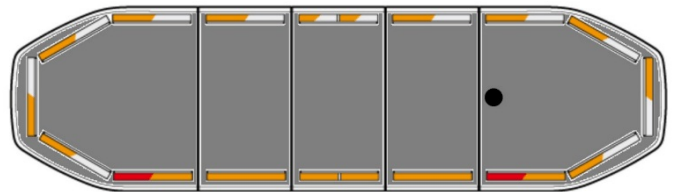

# LED LIGHTBARS

**RDN106-OR-FULL**

Raiden LED lightbar | 106 cm | full option | amber | 12-24V

EAN: 5414184150881

## Specifications

Alley lights	Yes
Automatic day/night sensor	Yes, integrated
Break lights integrated	Yes
Characteristics	Without control box, no roof connector
Color	Amber/white
Colour of lens	Clear
Connection	Open cable ends
Current draw 12V Amp	Average 12 amp , max 24 amp
Dimensions	1066 mm x 308 mm x 40 mm (without mounting brackets)
Directional arrow	Yes, both front and rear
ECE R65 Class 2	Yes
EMC R10	Yes
Good to know	Low profile mounting brackets are included
ICAO	No

Length	MEDIUM (101 - 130 cm)
Length of cable (m)	5 m
Light source	LED
Mounting	Fixed
Number of LEDs	174
Operating voltage	12V - 24V
Packing	Brown box with label
Protocol	CANBUS, pre-programmed
Roof connector	No, but possible as an option
Series	Raiden
To be ordered by	1
Top cover	Black
Waterproof	Yes