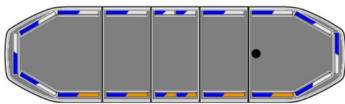

# LED LIGHTBARS

**RDN106-BL-FULL**

Raiden LED lightbar | 106 cm | full | option | blue

EAN: 5414184663138

## Specifications

Alley lights	Yes	ICAO	No
Automatic day/night sensor	Yes, integrated	Length of cable (m)	5 m
Break lights integrated	No	Length range	MEDIUM (101 - 130 cm)
Characteristics	Without control box, no roof connector	Light source	LED
Color	Blue/white	Mounting	Fixed
Colour of lens	Clear	Number of LEDs	192
Connection	Open cable ends	Operating voltage	12V - 24V
Current draw 12V Amp	Average 12 amp , max 24 amp	Packing	Brown box with label
Dimensions	1066 mm x 308 mm x 40 mm (without mounting brackets)	Protocol	CANBUS, pre-programmed
Directional arrow	Yes, at the back side	Roof connector	No, but possible as an option
ECE R65 Class 1	Yes	Series	Raiden
ECE R65 Class 2	Yes	To be ordered by	1
EMC R10	Yes	Top cover	Black
Good to know	Low profile mounting brackets are included	Waterproof	Yes