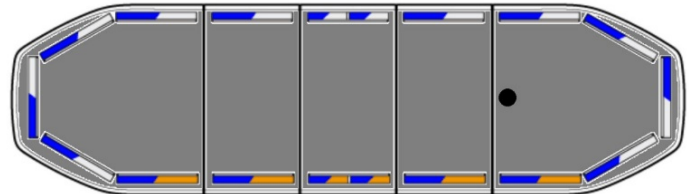

LED LIGHTBARS

RDN106-BL-FULL

Raiden LED lightbar | 106 cm | full | option | blue | 12-24V

EAN: 5414184663138

Specifications

Alley lights	Yes	Length	MEDIUM (101 - 130 cm)
Automatic day/night sensor	Yes, integrated	Length of cable (m)	5 m
Break lights integrated	No	Light source	LED
Characteristics	Without control box, no roof connector	Mounting	Fixed
Color	Blue/white	Number of LEDs	192
Colour of lens	Clear	Operating voltage	12V - 24V
Connection	Open cable ends	Packing	Brown box with label
Current draw 12V Amp	Average 12 amp , max 24 amp	Protocol	CANBUS, pre-programmed
Dimensions	1066 mm x 308 mm x 40 mm (without mounting brackets)	Roof connector	No, but possible as an option
Directional arrow	Yes, at the back side	Series	Raiden
ECE R65 Class 2	Yes	To be ordered by	1
EMC R10	Yes	Top cover	Black
Good to know	Low profile mounting brackets are included	Waterproof	Yes