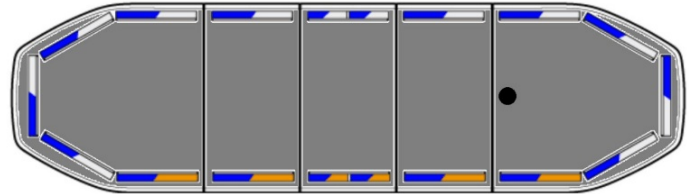

LED LIGHTBARS

RDN106-BL-FULL

Raiden LED lightbar | 106 cm | full | option | blue | 12-24V

EAN: 5414184663138

Specifications

Alley lights	Yes	Length	MEDIUM (101 - 130 cm)
Automatic day/night sensor	Yes, integrated	Length of cable (m)	5 m
Break lights integrated	No	Light source	LED
Characteristics	Without control box, no roof connector	Mounting	Fixed
Color	Blue/white	Number of LEDs	192
Colour of lens	Clear	Operating voltage	12V - 24V
Connection	Open cable ends	Packing	Brown box with label
Current draw 12V Amp	Average 12 amp , max 24 amp	Protocol	CANBUS, pre-programmed
Dimensions	1066 mm x 308 mm x 40 mm (without mounting brackets)	Roof connector	No, but possible as an option
Directional arrow	Yes, at the back side	Series	Raiden
ECE R65 Class 2	Yes	To be ordered by	1
EMC R10	Yes	Top cover	Black
Good to know	Low profile mounting brackets are included	Waterproof	Yes