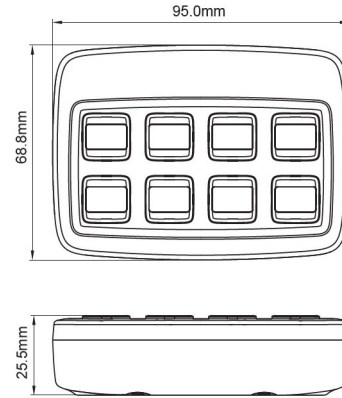

# CONTROL SYSTEMS

TRAFLEDCONTR  
3.REV1

Control box | Trafled | Legion | Universal | 12/24V | high power

EAN: 5414184554481

## Specifications

Dimensions	95 mm x 69 mm x 25,5 mm	Operating voltage	12V - 24V
EMC	EMC R10	Operation temperature	-40°C / +60°C
EMC R10	Yes	Specifications	1x15A, 2x10A, 1x10A (divided over 5 outputs) - 2x2A negative. Maximum 49 amps
Good to know	Universal control	Supplied with	Complete set
Length of cable (m)	4 m	To be ordered by	1
Material	Kunststof	Type	Control box
Mounting	Surface mount	Weight (kg)	0,370 Kg
Number of buttons	8 buttons		