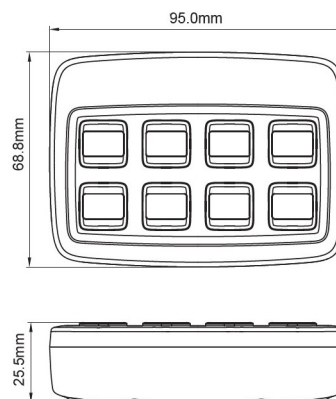

TRAFLEDCONTR
3.REV1

Control box | Trafled | Legion | Universal | 12/24V | high power

EAN: 5414184554481

Specifications

Dimensions	95 mm x 69 mm x 25,5 mm	Operating voltage	12V - 24V
EMC	EMC R10	Operation temperature	-40°C / +60°C
EMC R10	Yes	Specifications	1x15A, 2x10A, 1x10A (divided over 5 outputs) - 2x2A negative. Maximum 49 amps
Good to know	Universal control	Supplied with	Complete set
Length of cable (m)	4 m	To be ordered by	1
Mounting	Surface mount	Type	Control box
Number of buttons	8 buttons	Weight (kg)	0,370 Kg