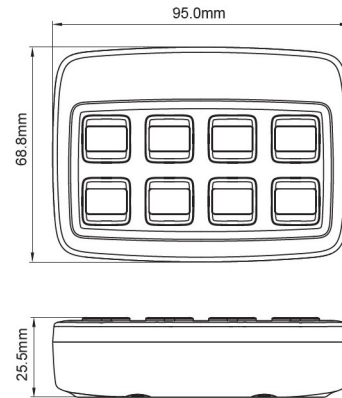

CONTROLS, SIRENS

TRAFLEDCONTR
3.REV1

Control box | Trafled | Legion | Universal | 12/24V | high power

EAN: 5414184554481

Specifications

Dimensions	95 mm x 69 mm x 25,5 mm	Operating voltage	12V - 24V
EMC	EMC R10	Operation temperature	-40°C / +60°C
EMC R10	Yes	Specifications	1x15A, 2x10A, 1x10A (divided over 5 outputs) - 2x2A negative. Maximum 49 amps
Good to know	Universal control	Supplied with	Complete set
Length of cable (m)	1,2 m, 4 m	To be ordered by	1
Mounting	Surface mount	Type	Control box
Number of buttons	8 buttons	Weight (kg)	0,370 Kg