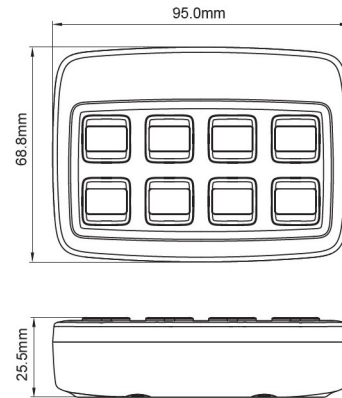

# CONTROL SYSTEMS

TRAFLEDCONTR  
3.REV1

Control box | Trafled | Legion | Universal | 12/24V | high power

EAN: 5414184554481

## Specifications

Dimensions	95 mm x 69 mm x 25,5 mm	Operating voltage	12V - 24V
EMC	EMC R10	Operation temperature	-40°C / +60°C
EMC R10	Yes	Specifications	1x15A, 2x10A, 1x10A (divided over 5 outputs) - 2x2A negative. Maximum 49 amps
Good to know	Universal control	Supplied with	Complete set
Length of cable (m)	4 m	To be ordered by	1
Material	Kunststof	Type	Control box
Mounting	Surface mount	Weight (kg)	0,370 Kg
Number of buttons	8 buttons		