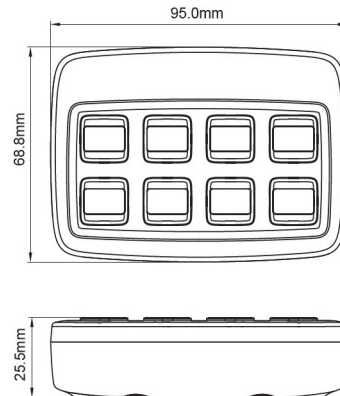

# CONTROLS, SIRENS

TRAFLEDCONTR  
3.REV1

Control box | Trafled | Legion | Universal | 12/24V | high power

EAN: 5414184554481

## Specifications

Dimensions	95 mm x 69 mm x 25,5 mm
EMC	EMC R10
EMC R10	Yes
Good to know	Universal control
Length of cable (m)	1,2 m, 4 m
Mounting	Surface mount
Number of buttons	8 buttons

Operating voltage	12V - 24V
Operation temperature	-40°C / +60°C
Specifications	1x15A, 2x10A, 1x10A (devided over 5 outputs) - 2x2A negative, Maximum 49 amps
Supplied with	Complete set
To be ordered by	1
Type	Control box
Weight (kg)	0,37 Kg