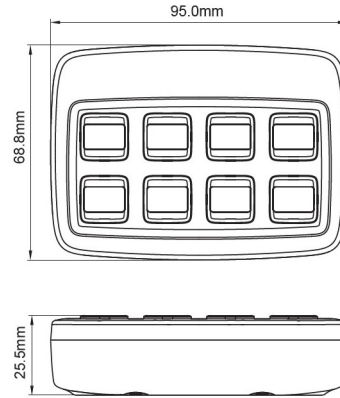

# CONTROL SYSTEMS

TRAFLEDCONTR  
3.REV1

Control box | Trafled | Legion | Universal | 12/24V | high power

EAN: 5414184554481

## Specifications

Dimensions	95 mm x 69 mm x 25,5 mm	Operating voltage	12V - 24V
EMC	EMC R10	Operation temperature	-40°C / +60°C
EMC R10	Yes	Specifications	1x15A, 2x10A, 1x10A (divided over 5 outputs) - 2x2A negative. Maximum 49 amps
Good to know	Universal control	Supplied with	Complete set
Length of cable (m)	4 m	To be ordered by	1
Material	Kunststof	Type	Control box
Mounting	Surface mount	Weight (kg)	0,370 Kg
Number of buttons	8 buttons		